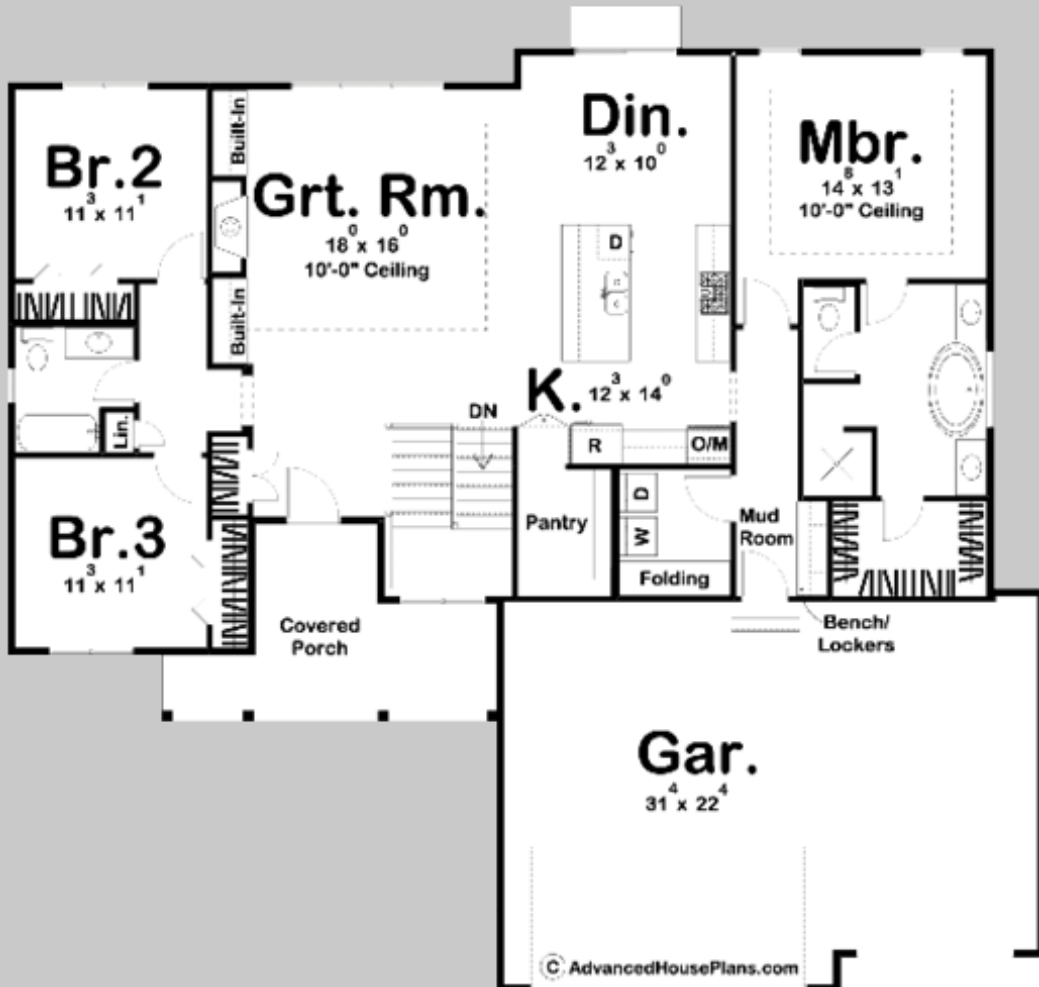

29767

MEADOW VIEW

3 BED, 2 BATH, 3 CAR GARAGE

MAIN LEVEL: 1814 SQ FT
TOTAL FINISHED: 1814 SQ FT

EXTERIOR DIMENSIONS
60' - 8" WIDE
55' - 0" DEEP

TO ORDER THIS PLAN VISIT WWW.ADVANCEDHOUSEPLANS.COM