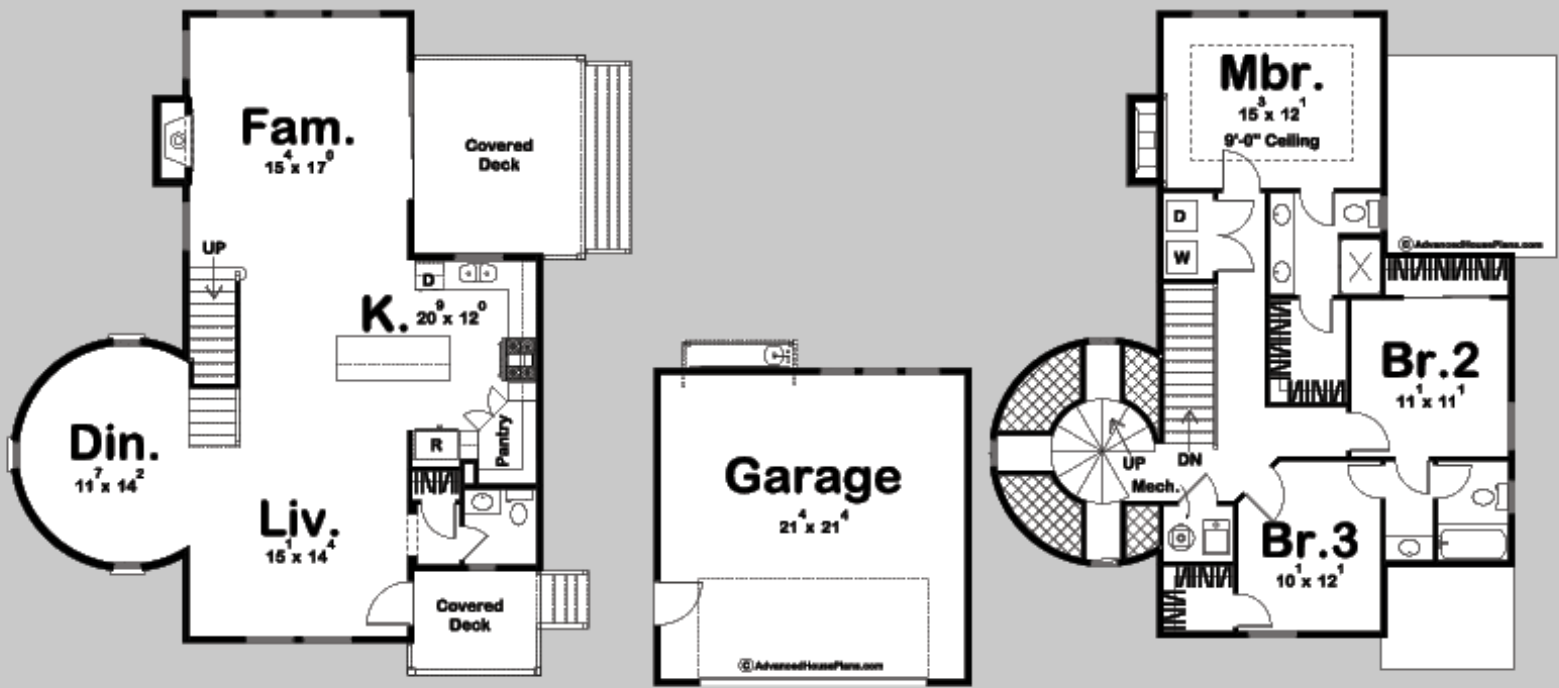

29765

HARBOR VIEW

3 BED, 3 BATH, 2 CAR GARAGE

MAIN LEVEL:	1063 SQ FT
SECOND LEVEL:	861 SQ FT
FIN. BASEMENT:	1924 SQ FT

EXTERIOR DIMENSIONS
67' - 0" WIDE
47' - 0" DEEP

TO ORDER THIS PLAN VISIT WWW.ADVANCEDHOUSEPLANS.COM