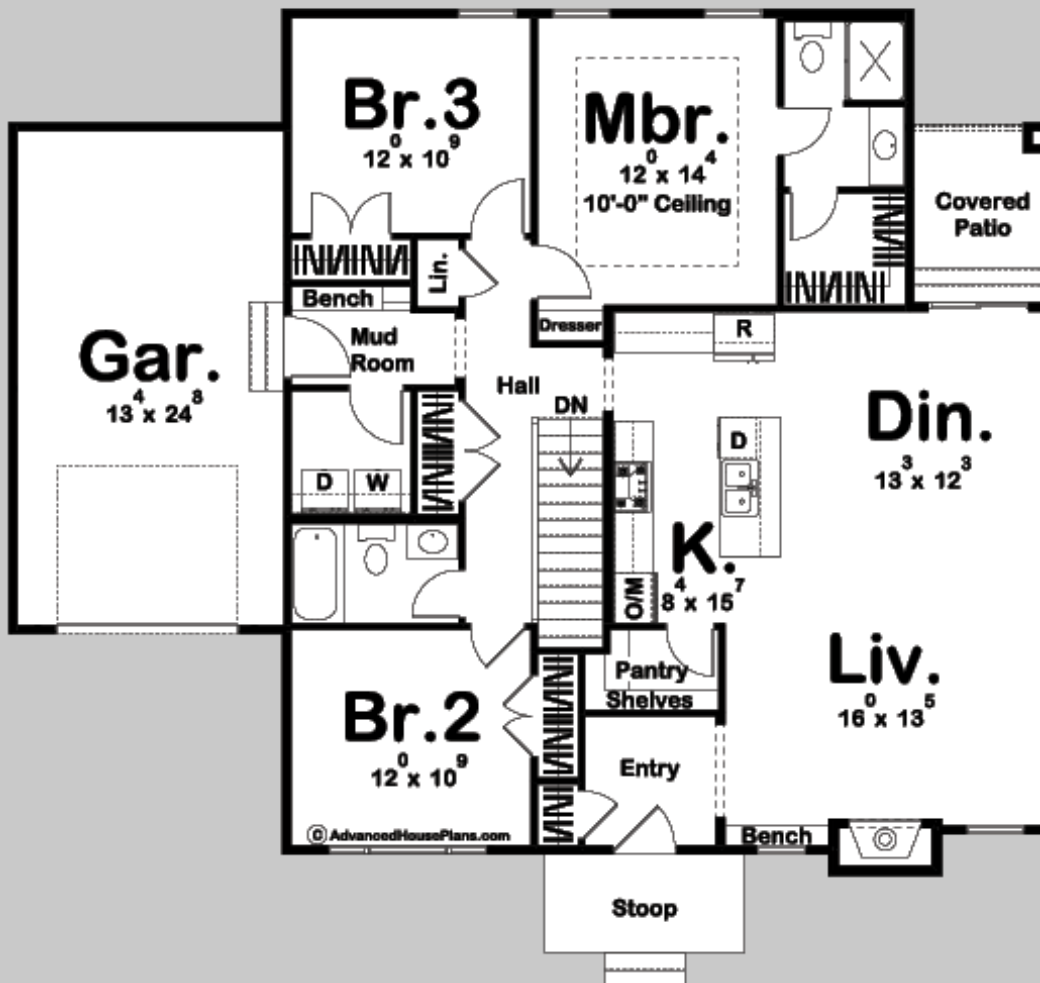

29761

FONTENELLE

3 BED, 2 BATH, 1 CAR GARAGE

MAIN LEVEL: 1496 SQ FT
TOTAL FINISHED: 1496 SQ FT

EXTERIOR DIMENSIONS
52' - 0" WIDE
43' - 0" DEEP

TO ORDER THIS PLAN VISIT WWW.ADVANCEDHOUSEPLANS.COM