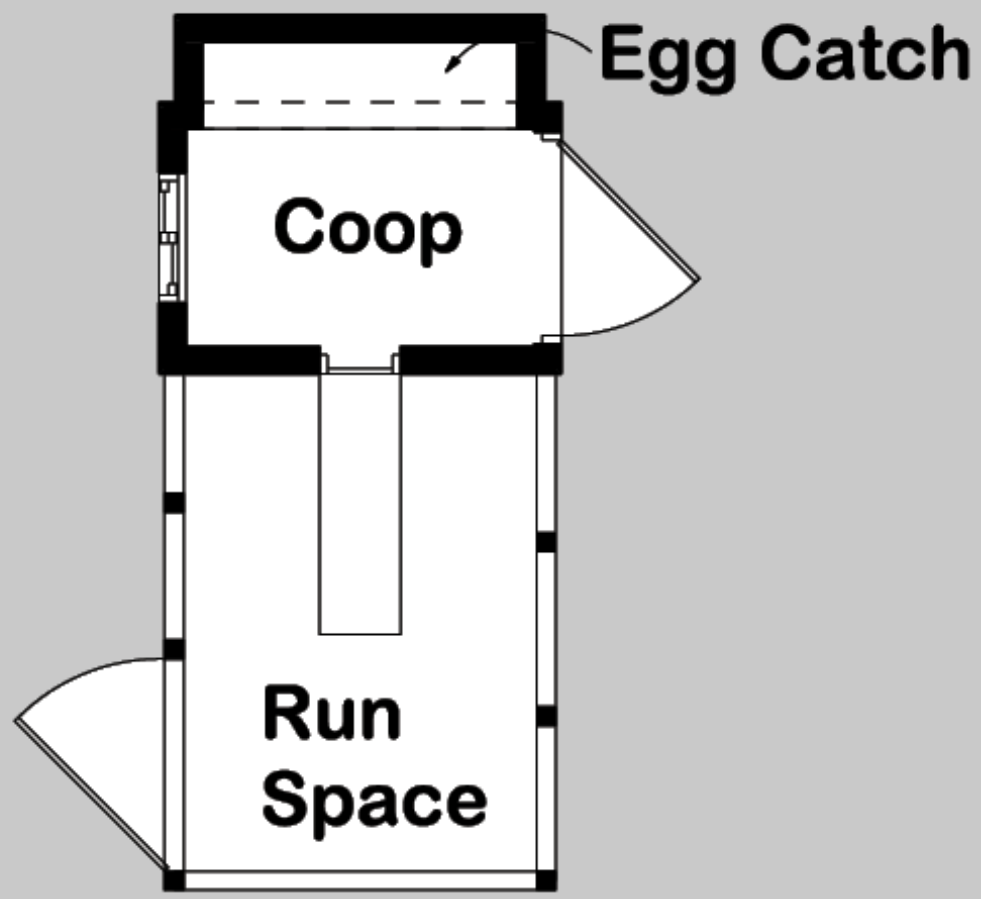

29757

**LEWIEN**  
CHICKEN COOP

COOP:  
RUN:                      32 SQ FT  
                                 48 SQ FT

EXTERIOR DIMENSIONS  
6' - 0" WIDE  
13' - 4" DEEP

© AdvancedHousePlans.com

TO ORDER THIS PLAN VISIT [WWW.ADVANCEDHOUSEPLANS.COM](http://WWW.ADVANCEDHOUSEPLANS.COM)