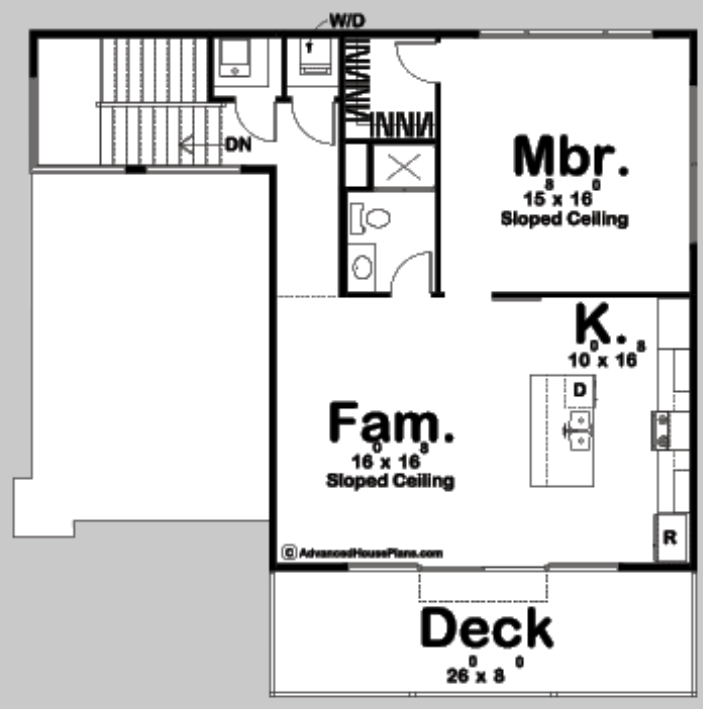

29744

CORTLAND

1 BED, 1 BATH, 3 CAR GARAGE

MAIN LEVEL:	932 SQ FT
GARAGE LEVEL:	1358 SQ FT
TOTAL FINISHED:	932 SQ FT

EXTERIOR DIMENSIONS
46' - 8" WIDE
40' - 0" DEEP

TO ORDER THIS PLAN VISIT WWW.ADVANCEDHOUSEPLANS.COM