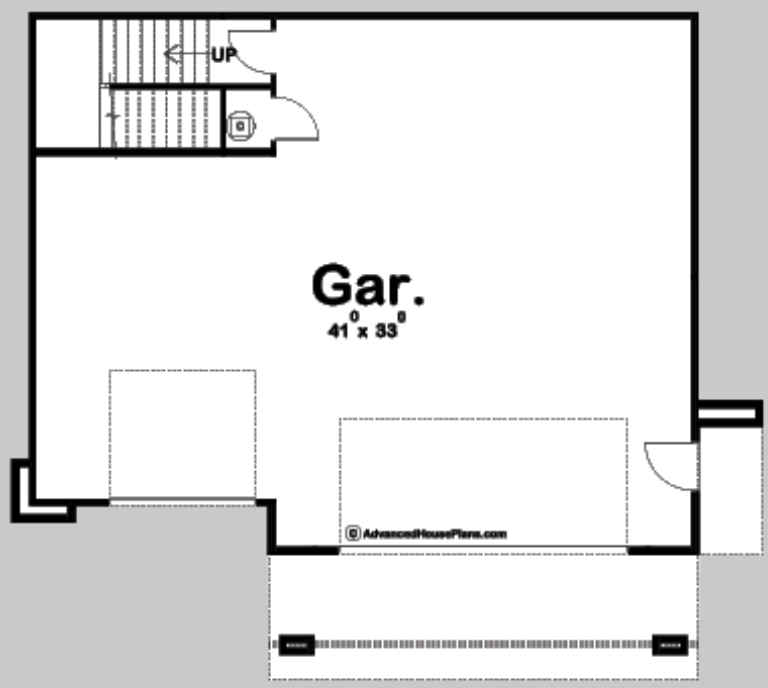

29744

CORTLAND

1 BED, 1 BATH, 3 CAR GARAGE

MAIN LEVEL:	932 SQ FT
GARAGE LEVEL:	1358 SQ FT
TOTAL FINISHED:	932 SQ FT

EXTERIOR DIMENSIONS
46' - 8" WIDE
40' - 0" DEEP

TO ORDER THIS PLAN VISIT WWW.ADVANCEDHOUSEPLANS.COM