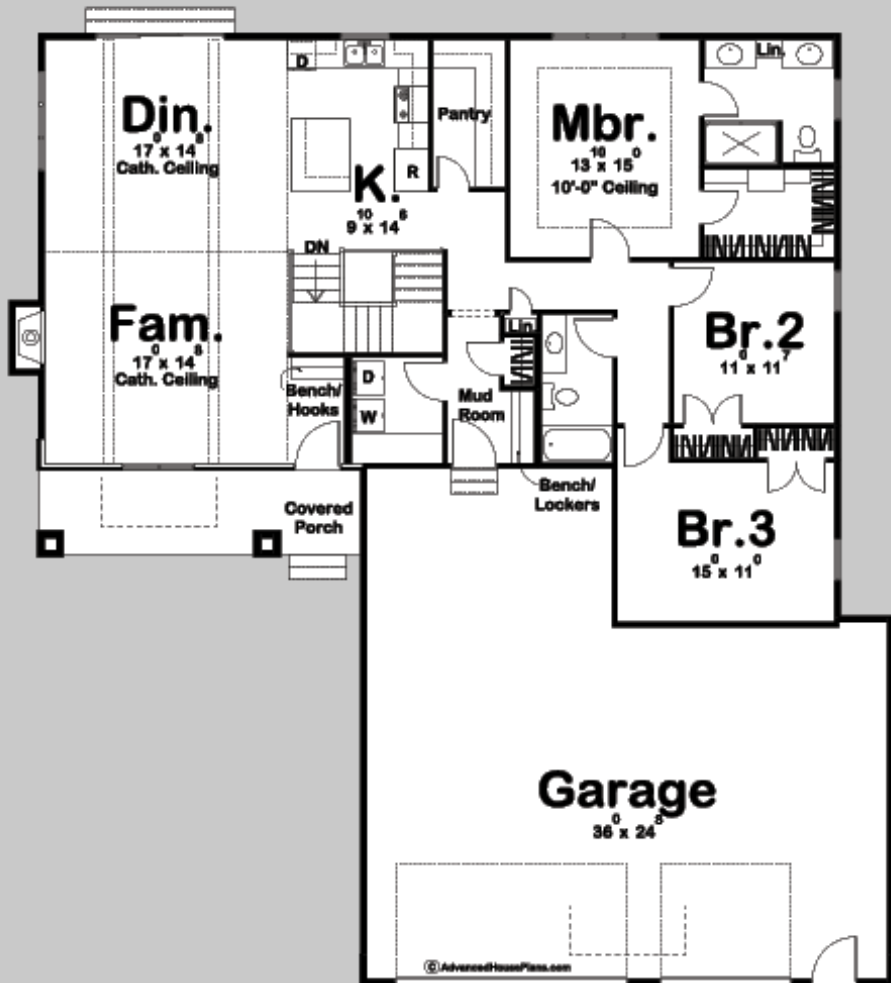

**STOCKPORT**  
3 BED, 2 BATH, 3 CAR GARAGE

MAIN LEVEL: 1820 SQ FT  
TOTAL FINISHED: 1820 SQ FT

EXTERIOR DIMENSIONS  
61' - 0" WIDE  
65' - 8" DEEP

TO ORDER THIS PLAN VISIT [WWW.ADVANCEDHOUSEPLANS.COM](http://WWW.ADVANCEDHOUSEPLANS.COM)