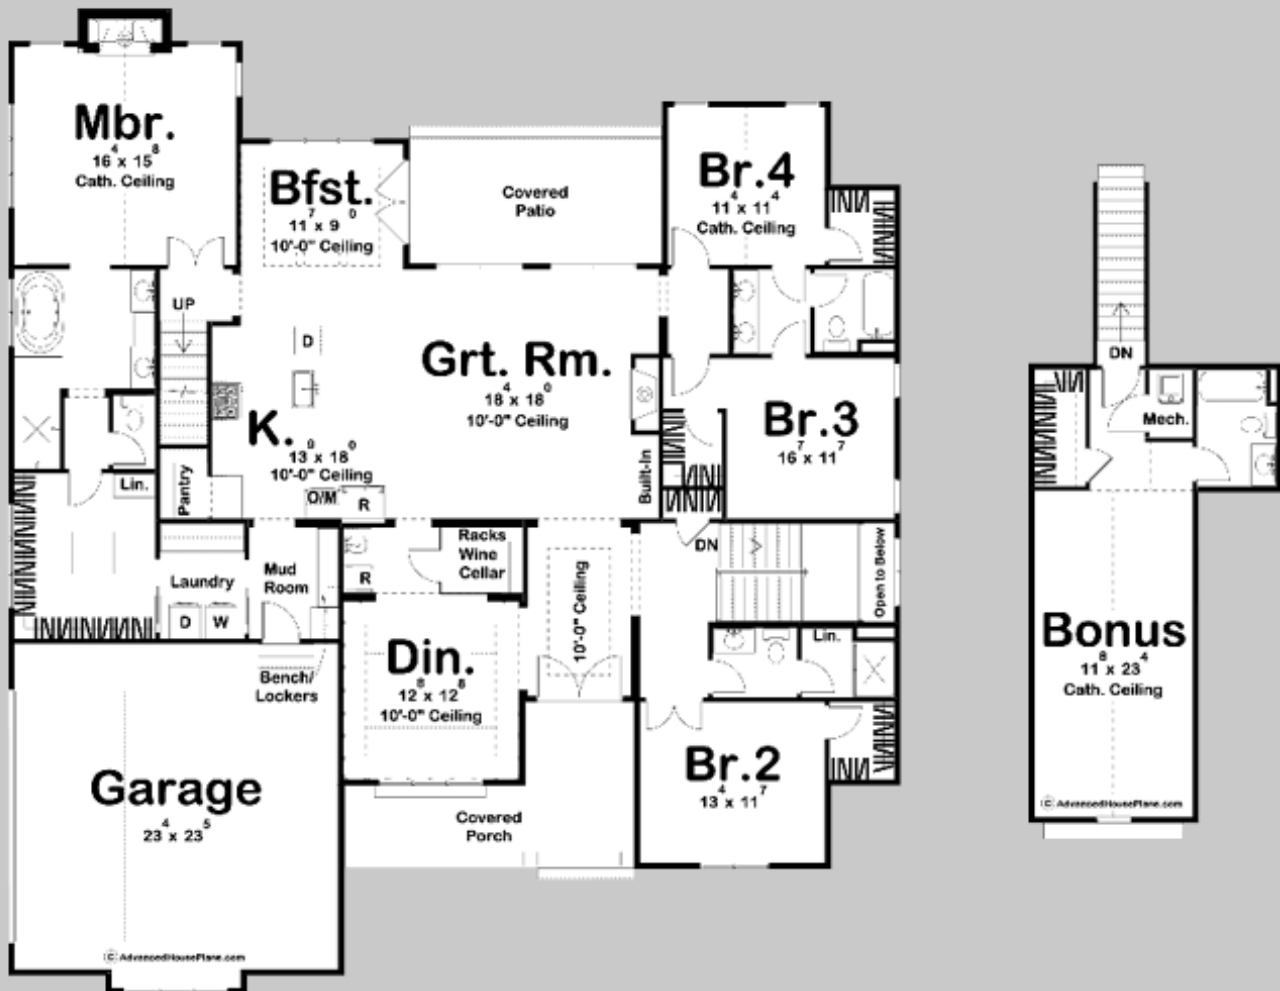

29734

HIDDEN VALLEY

4 BED, 4 BATH, 2 CAR GARAGE

MAIN LEVEL: 2707 SQ FT
BONUS LEVEL: 447 SQ FT
TOTAL FINISHED: 3154 SQ FT

EXTERIOR DIMENSIONS
64' - 0" WIDE
70' - 4" DEEP

TO ORDER THIS PLAN VISIT WWW.ADVANCEDHOUSEPLANS.COM