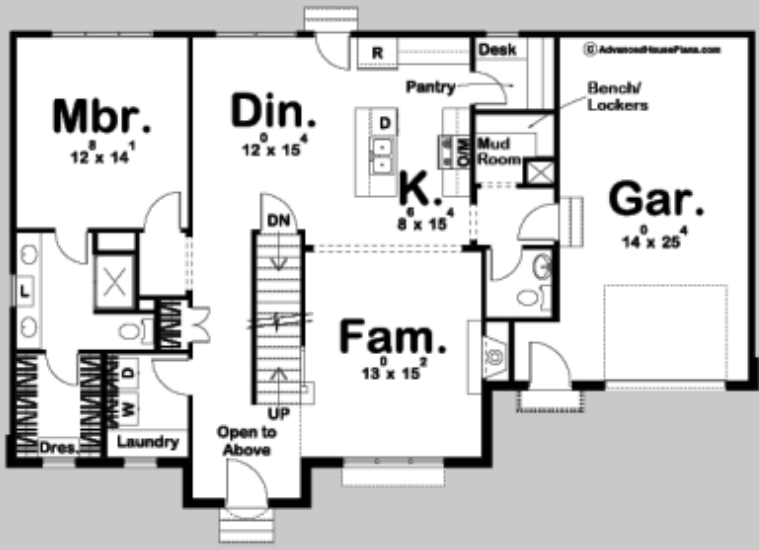

# FLORENCE HEIGHTS

3 BED, 3 BATH, 1 CAR GARAGE

MAIN LEVEL:	1254 SQ FT
SECOND LEVEL:	667 SQ FT
TOTAL FINISHED:	1921 SQ FT

EXTERIOR DIMENSIONS
54' - 8" WIDE
34' - 8" DEEP

TO ORDER THIS PLAN VISIT [WWW.ADVANCEDHOUSEPLANS.COM](http://WWW.ADVANCEDHOUSEPLANS.COM)