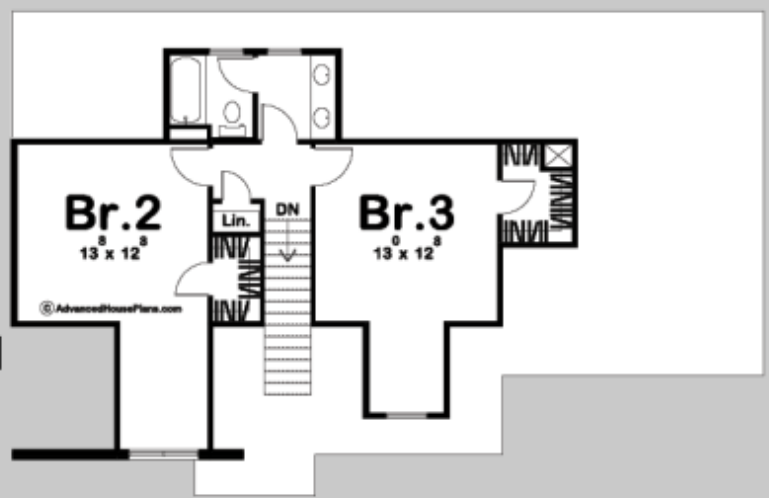

# FLORENCE HEIGHTS

3 BED, 3 BATH, 1 CAR GARAGE

MAIN LEVEL:	1254 SQ FT
SECOND LEVEL:	667 SQ FT
TOTAL FINISHED:	1921 SQ FT

EXTERIOR DIMENSIONS
54' - 8" WIDE
34' - 8" DEEP

TO ORDER THIS PLAN VISIT [WWW.ADVANCEDHOUSEPLANS.COM](http://WWW.ADVANCEDHOUSEPLANS.COM)