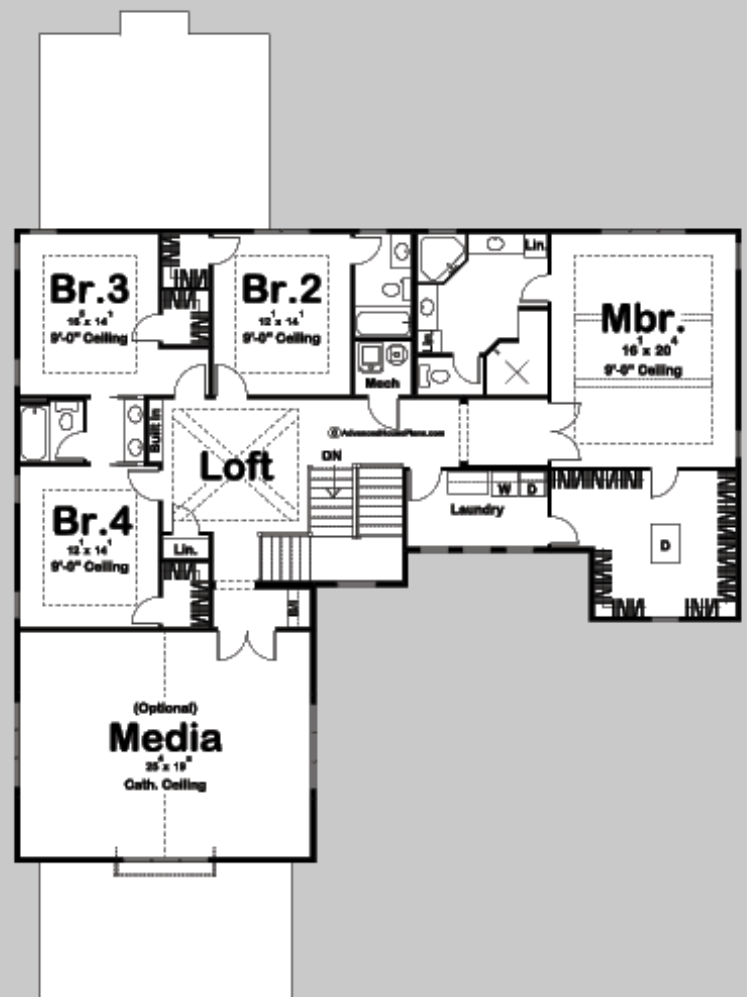

29726

THOUSAND OAKS

5 BED, 5 BATH, 3 CAR GARAGE

MAIN LEVEL: 2142 SQ FT
SECOND LEVEL: 1944 SQ FT
TOTAL FINISHED: 4086 SQ FT

EXTERIOR DIMENSIONS
63' - 0" WIDE
84' - 0" DEEP

*MEDIA ROOM ADDS 529 SQ FT

TO ORDER THIS PLAN VISIT WWW.ADVANCEDHOUSEPLANS.COM