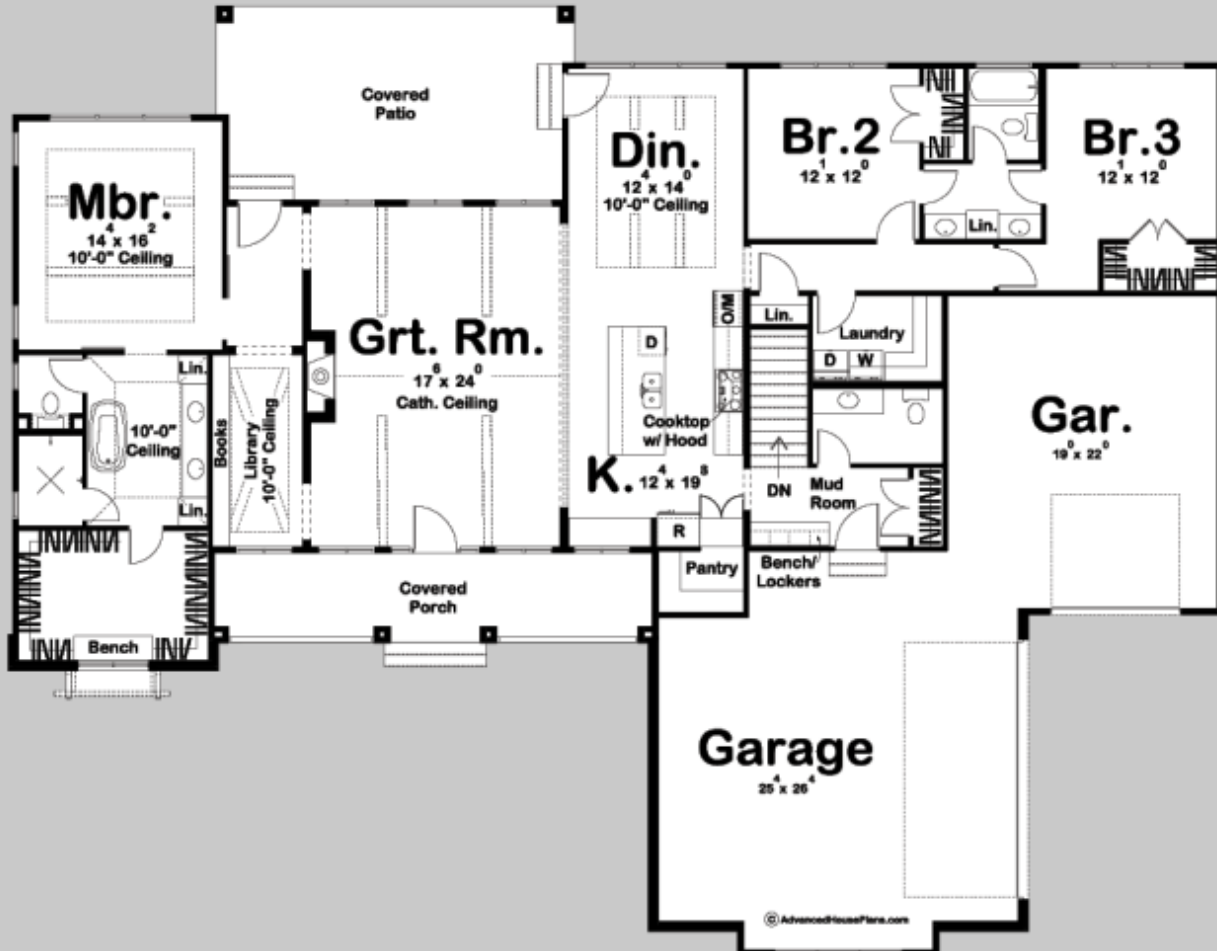

29723

VANDYKE

3 BED, 3 BATH, 3 CAR GARAGE

MAIN LEVEL: 2400 SQ FT
TOTAL FINISHED: 2400 SQ FT

EXTERIOR DIMENSIONS
85' - 0" WIDE
66' - 8" DEEP

TO ORDER THIS PLAN VISIT WWW.ADVANCEDHOUSEPLANS.COM