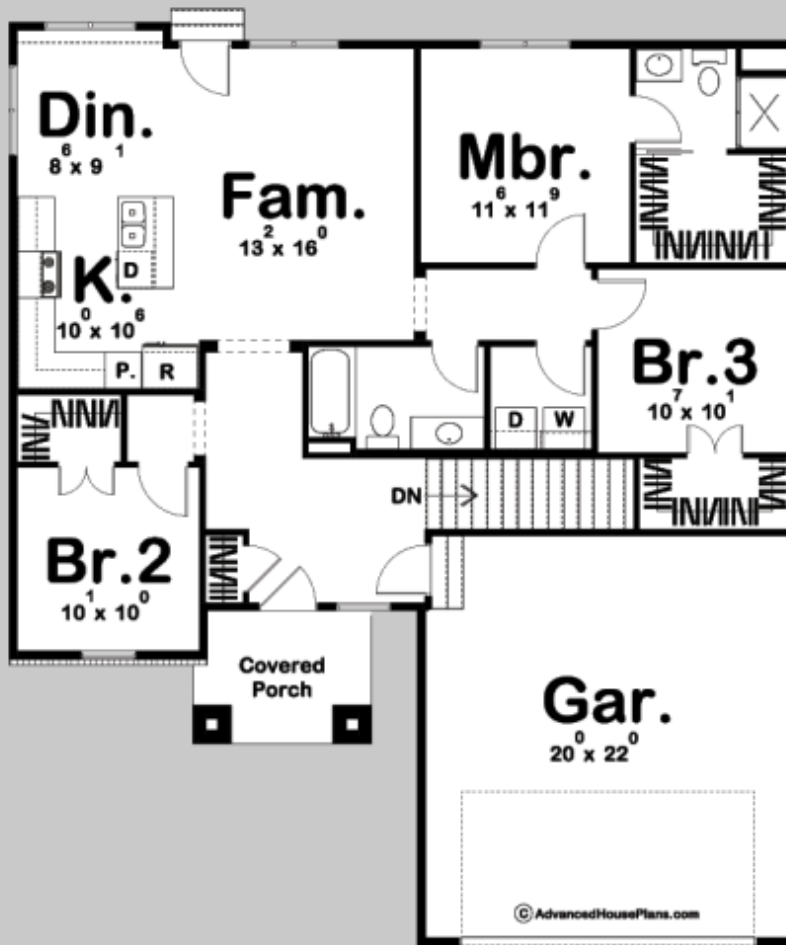

# ELK PARK

3 Bed, 2 Bath, 2 Car Garage

MAIN LEVEL: 1290 SQ FT  
TOTAL FINISHED: 1290 SQ FT

EXTERIOR DIMENSIONS  
43' - 0" WIDE  
50' - 4" DEEP

TO ORDER THIS PLAN VISIT [WWW.ADVANCEDHOUSEPLANS.COM](http://WWW.ADVANCEDHOUSEPLANS.COM)