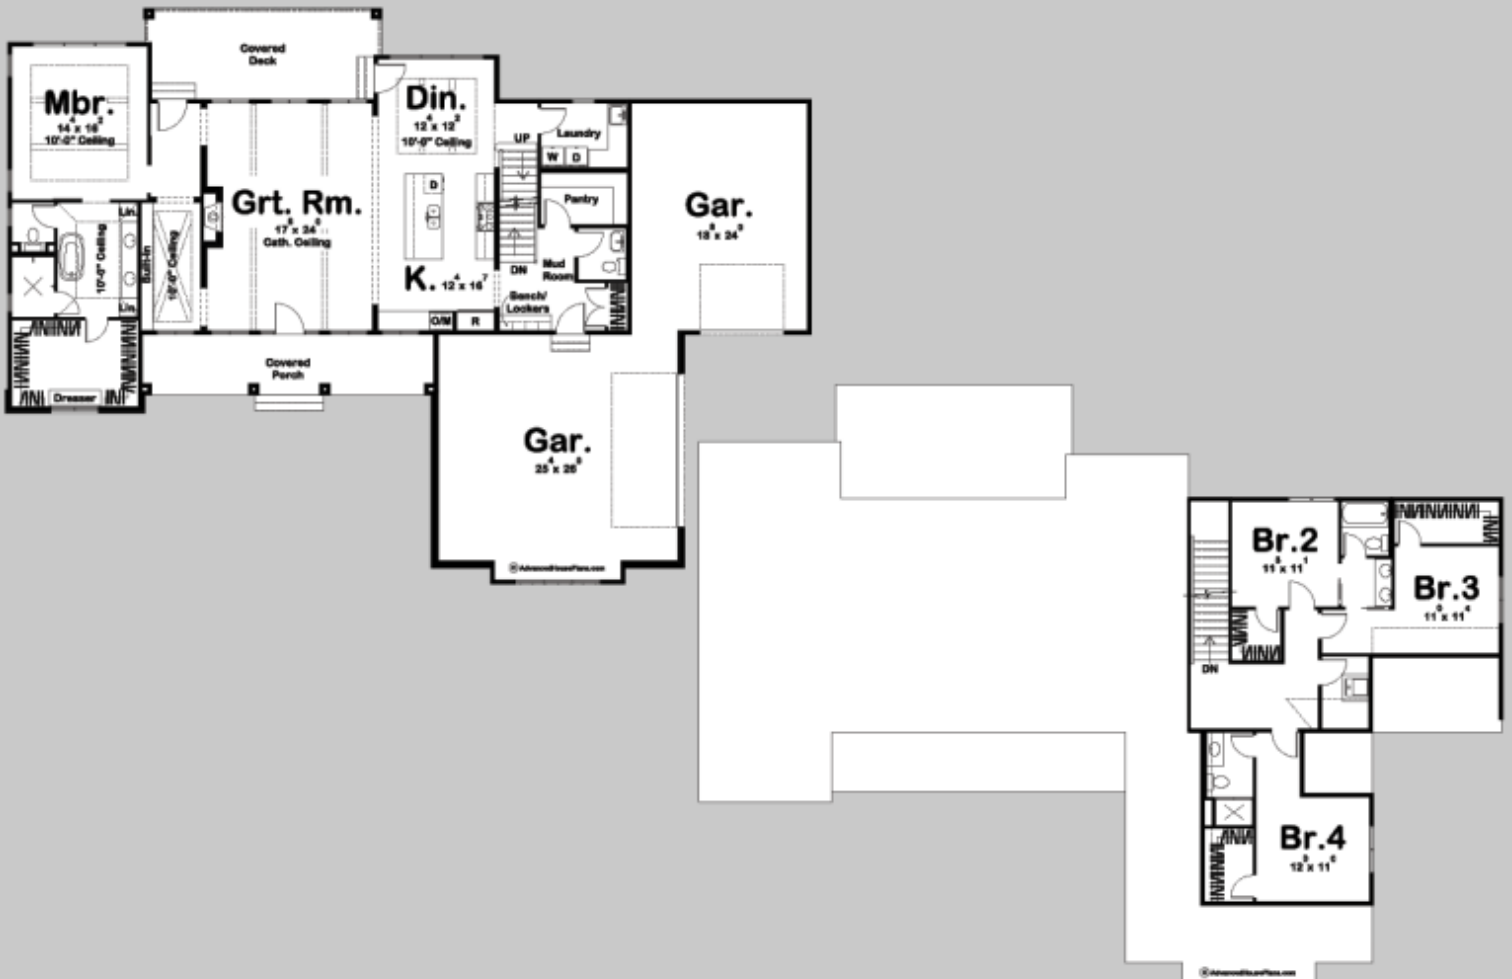

29994

KEEGAN

4 BED, 4 BATH, 3 CAR GARAGE

MAIN LEVEL:
SECOND LEVEL:
TOTAL FINISHED:

1882 SQ FT
854 SQ FT
2736 SQ FT

EXTERIOR DIMENSIONS
84' - 8" WIDE
60' - 8" DEEP

TO ORDER THIS PLAN VISIT WWW.ADVANCEDHOUSEPLANS.COM