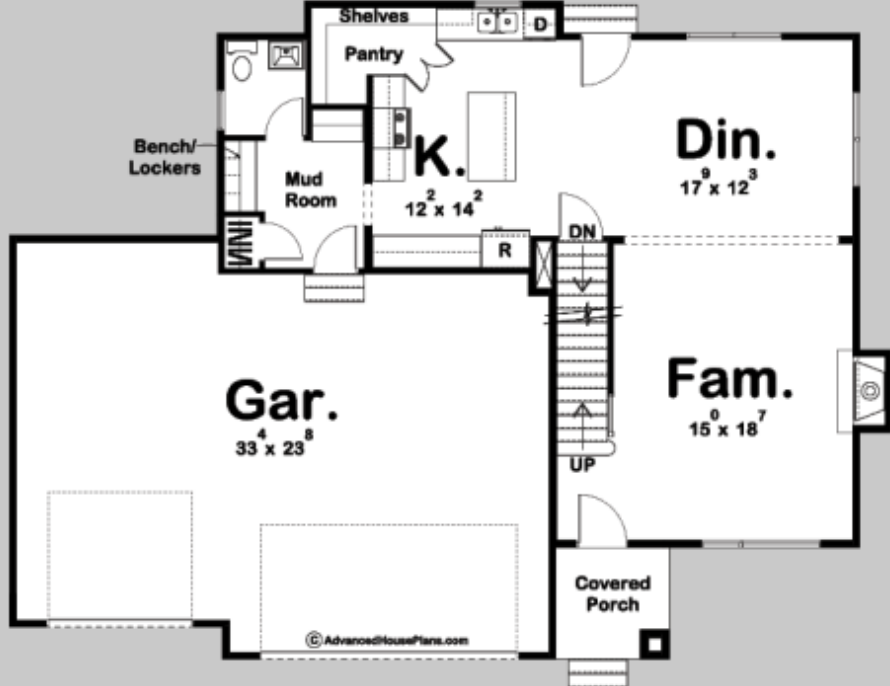

26977

PACIFIC HEIGHTS

4 BED, 4 BATH, 3 CAR GARAGE

MAIN LEVEL: 983 SQ FT
SECOND LEVEL: 1287 SQ FT
TOTAL FINISHED: 2270 SQ FT

EXTERIOR DIMENSIONS
55' - 0" WIDE
41' - 0" DEEP

TO ORDER THIS PLAN VISIT WWW.ADVANCEDHOUSEPLANS.COM