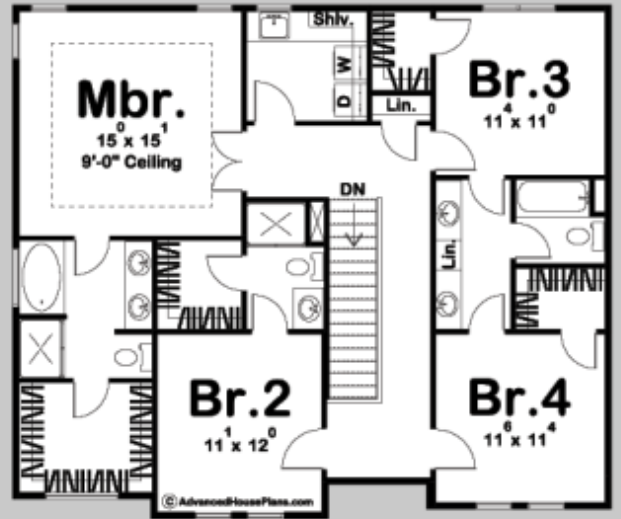

26977

PACIFIC HEIGHTS

4 BED, 4 BATH, 3 CAR GARAGE

MAIN LEVEL: 983 SQ FT
SECOND LEVEL: 1287 SQ FT
TOTAL FINISHED: 2270 SQ FT

EXTERIOR DIMENSIONS
55' - 0" WIDE
41' - 0" DEEP

TO ORDER THIS PLAN VISIT WWW.ADVANCEDHOUSEPLANS.COM