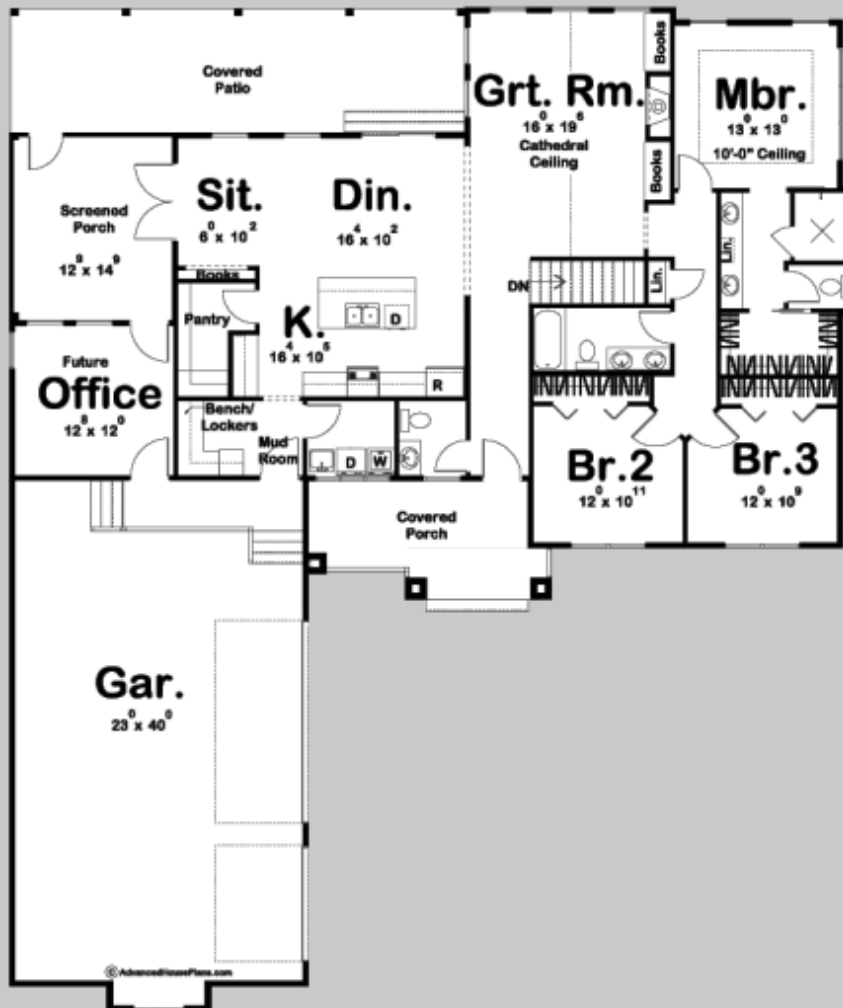

29646

OZARK

3 Bed, 3 Bath, 3 Car Garage

MAIN LEVEL: 1874 SQ FT
TOTAL FINISHED: 1874 SQ FT

EXTERIOR DIMENSIONS
67' - 4" WIDE
80' - 0" DEEP

TO ORDER THIS PLAN VISIT WWW.ADVANCEDHOUSEPLANS.COM