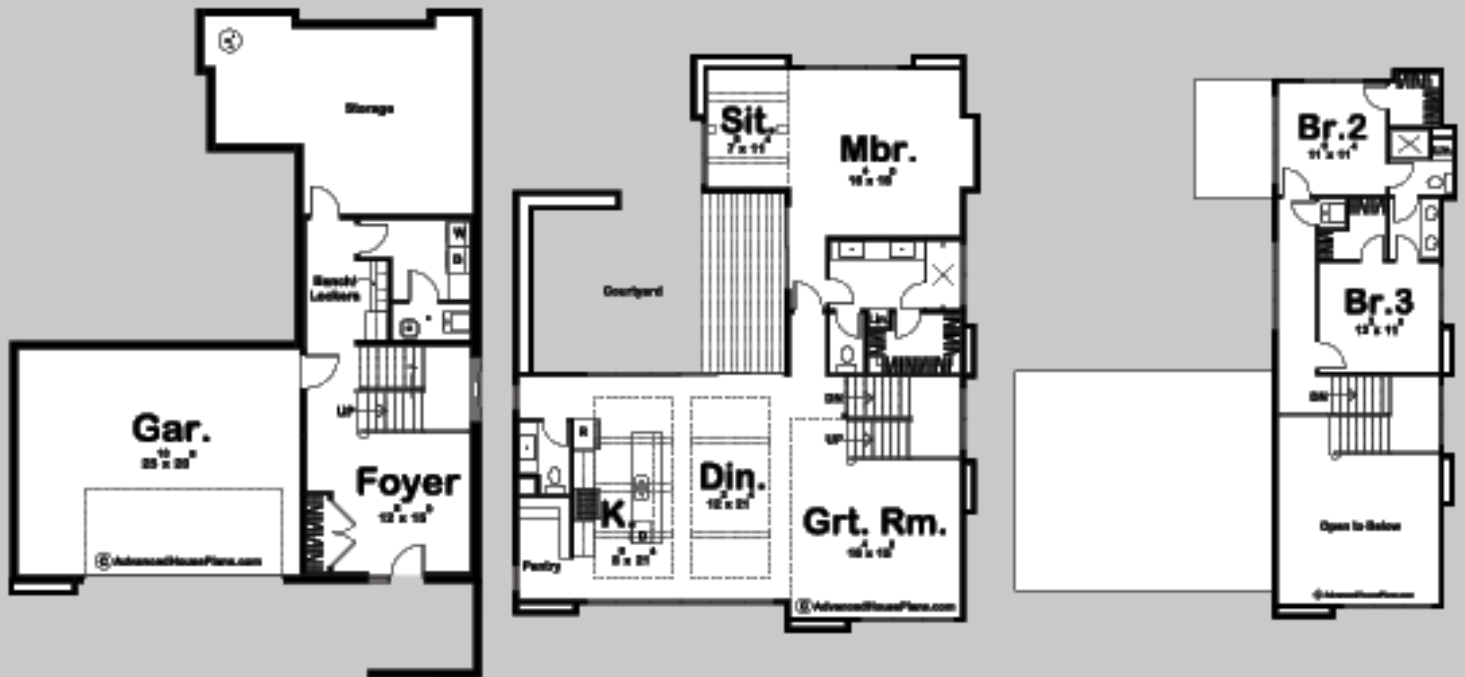

29641

AUBREY

3 BED, 3 BATH, 2 CAR GARAGE

LOWER LEVEL: 560 SQ FT
MAIN LEVEL: 1579 SQ FT
SECOND LEVEL: 543 SQ FT
TOTAL FINISHED: 2682 SQ FT

EXTERIOR DIMENSIONS
44' - 4" WIDE
55' - 0" DEEP

TO ORDER THIS PLAN VISIT WWW.ADVANCEDHOUSEPLANS.COM