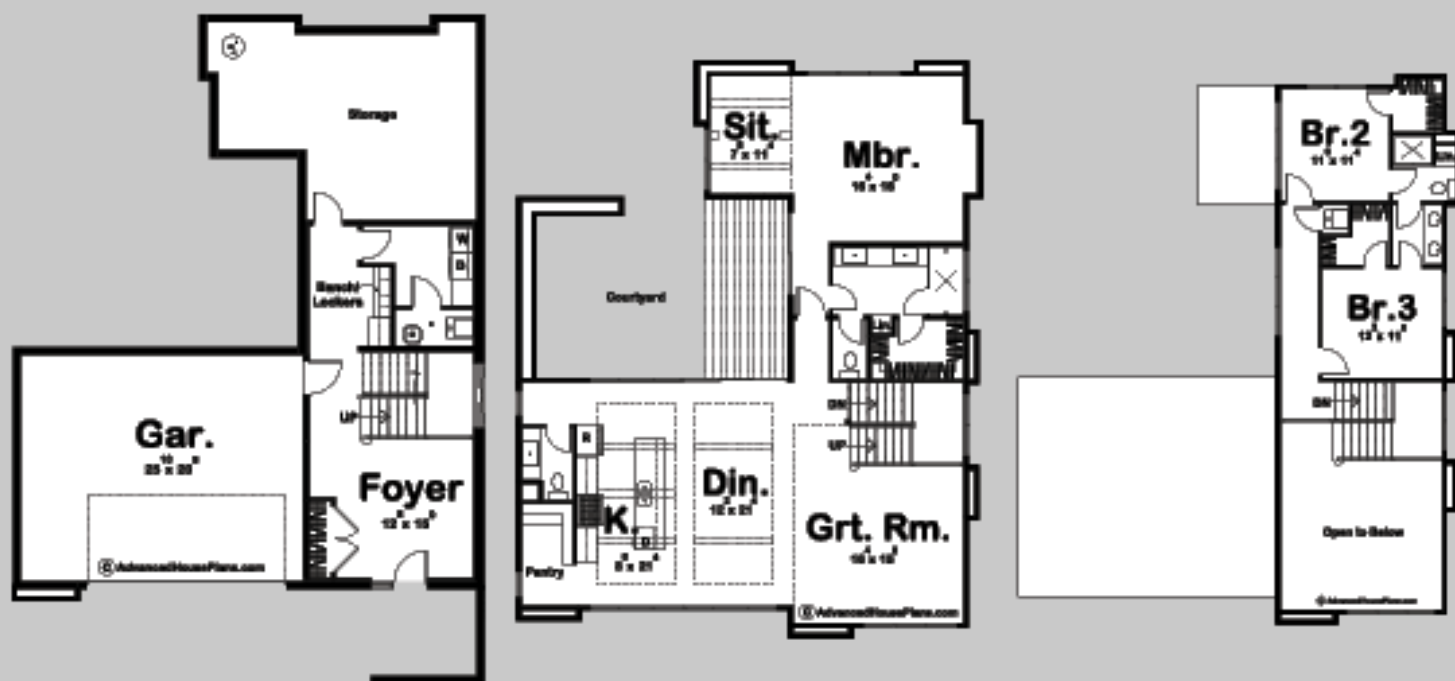

29641

AUBREY

3 BED, 3 BATH, 2 CAR GARAGE

LOWER LEVEL: 560 SQ FT
 MAIN LEVEL: 1579 SQ FT
 SECOND LEVEL: 543 SQ FT
 TOTAL FINISHED: 2682 SQ FT

EXTERIOR DIMENSIONS
 44' - 4" WIDE
 55' - 0" DEEP

TO ORDER THIS PLAN VISIT WWW.ADVANCEDHOUSEPLANS.COM