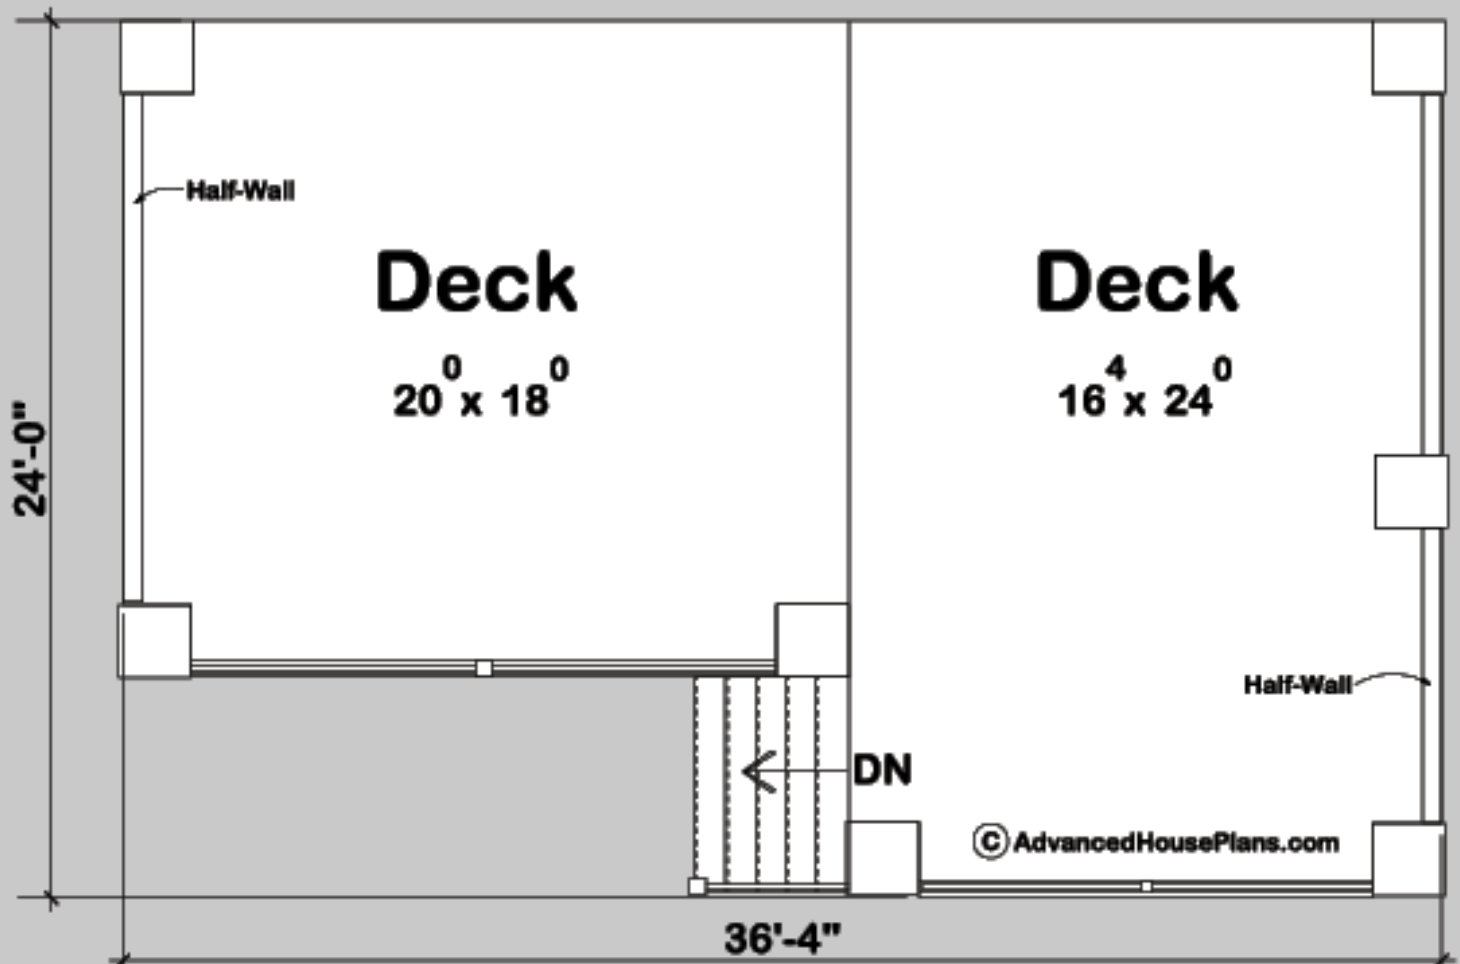

2993

PAGOSA

DECK

MAIN LEVEL:

752 SQ FT

EXTERIOR DIMENSIONS
36' - 4" WIDE
24' - 0" DEEP

TO ORDER THIS PLAN VISIT WWW.ADVANCEDHOUSEPLANS.COM