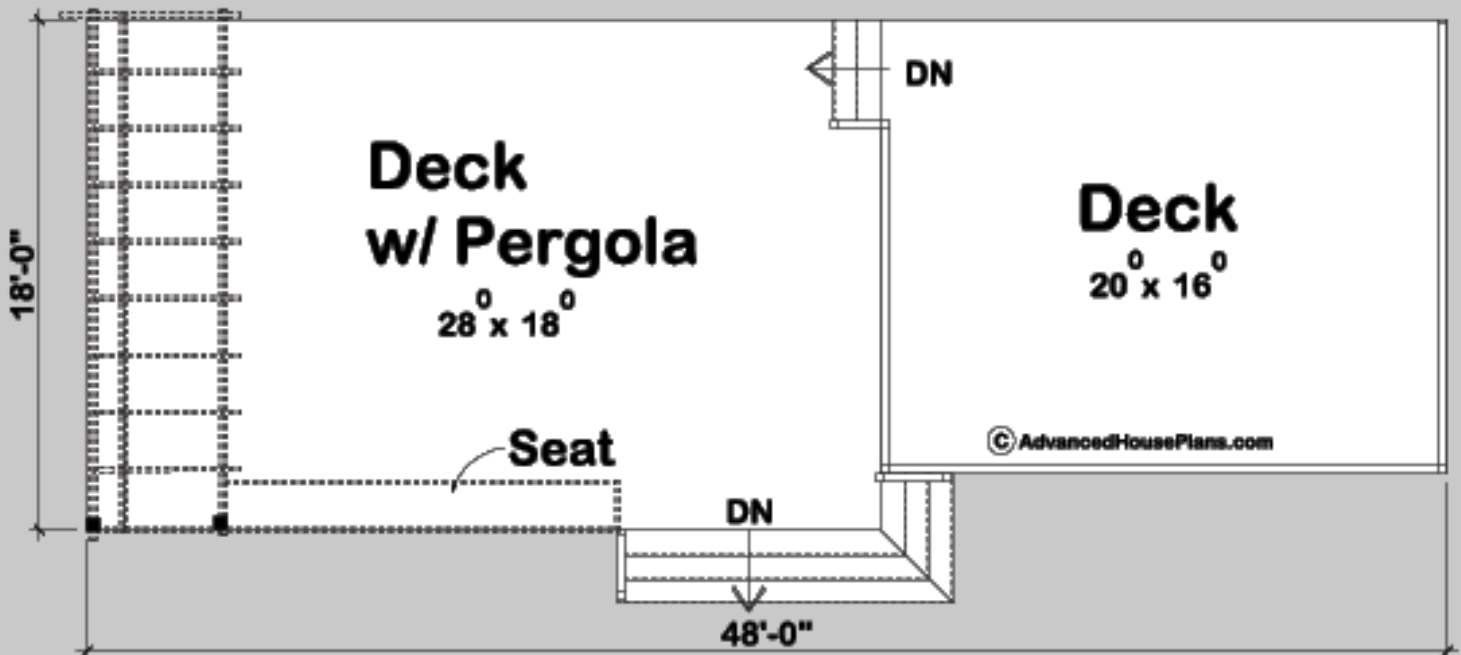

29921

**ROCKWELL**  
DECK

MAIN LEVEL:

824 SQ FT

EXTERIOR DIMENSIONS  
48' - 0" WIDE  
18' - 0" DEEP

TO ORDER THIS PLAN VISIT [WWW.ADVANCEDHOUSEPLANS.COM](http://WWW.ADVANCEDHOUSEPLANS.COM)