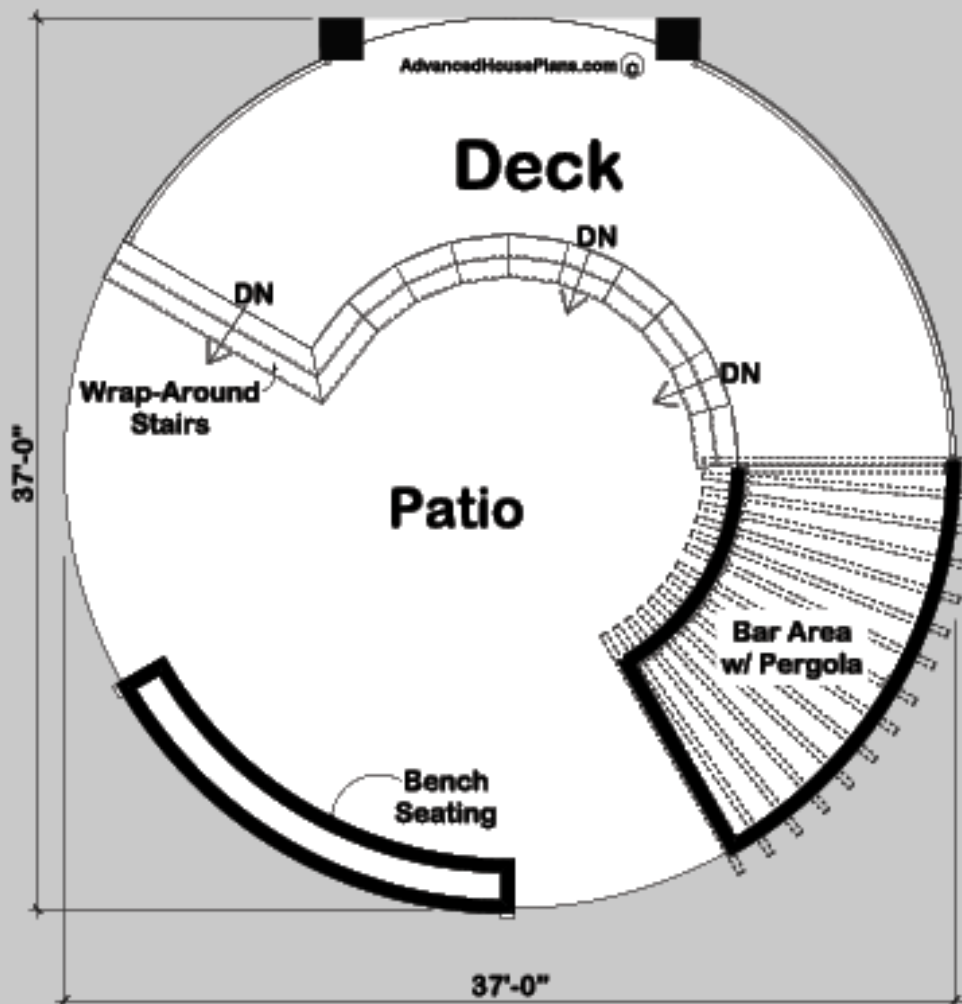

29915

HUGO DECK

MAIN LEVEL:

462 SQ FT

EXTERIOR DIMENSIONS
37' - 0" WIDE
37' - 0" DEEP

TO ORDER THIS PLAN VISIT WWW.ADVANCEDHOUSEPLANS.COM