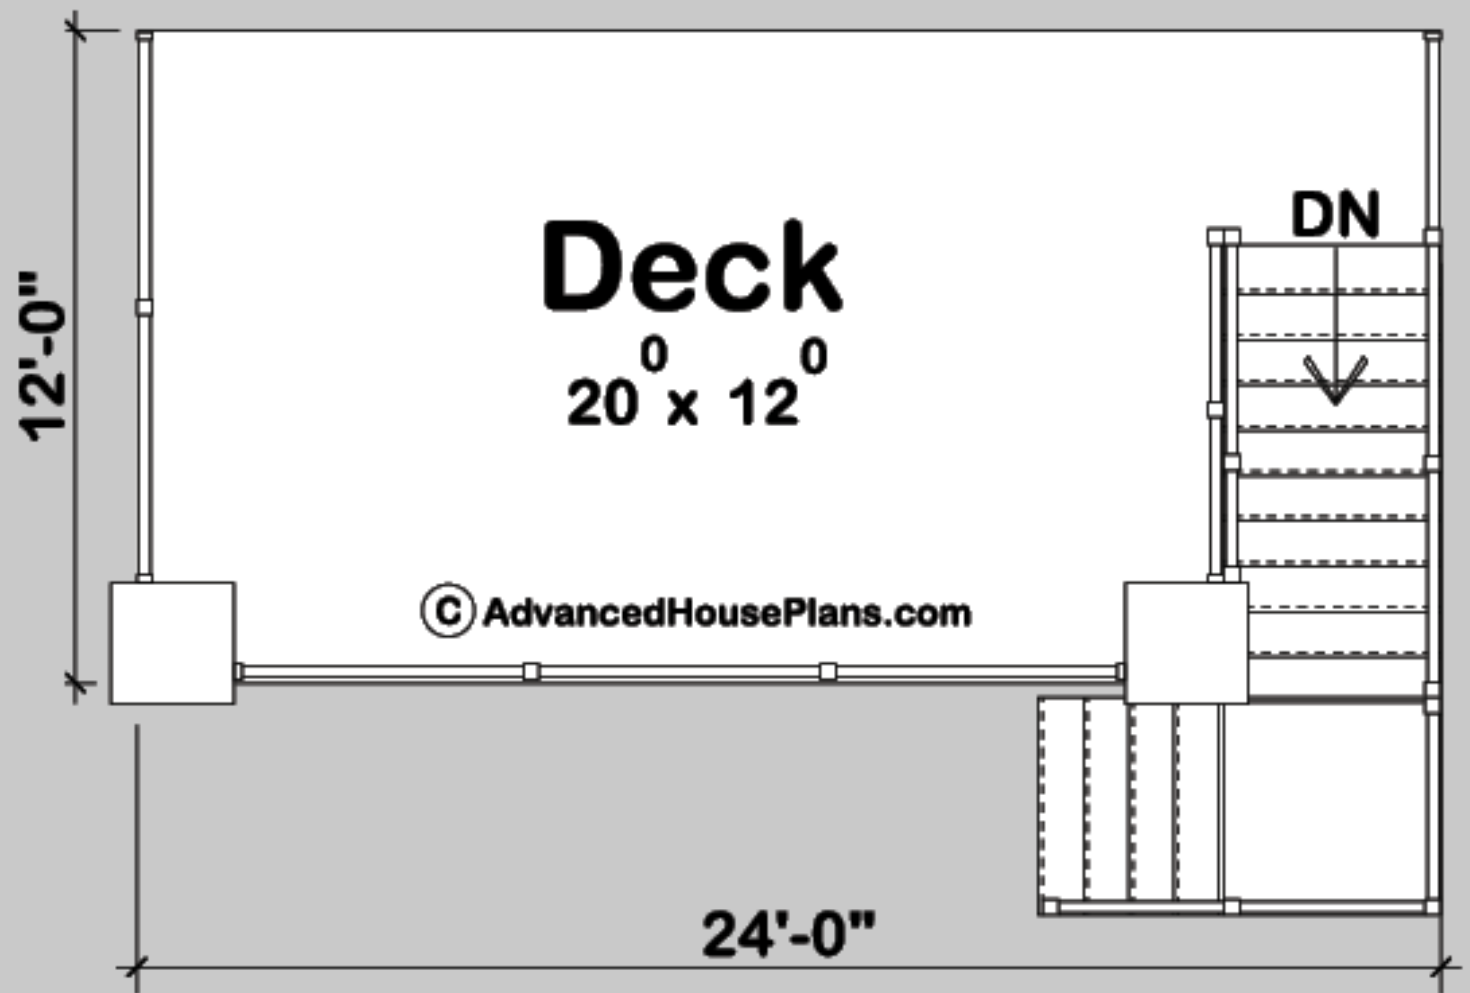

# DOGWOOD HILLS

DECK

MAIN LEVEL:

254 SQ FT

EXTERIOR DIMENSIONS  
24' - 0" WIDE  
12' - 0" DEEP

TO ORDER THIS PLAN VISIT [WWW.ADVANCEDHOUSEPLANS.COM](http://WWW.ADVANCEDHOUSEPLANS.COM)