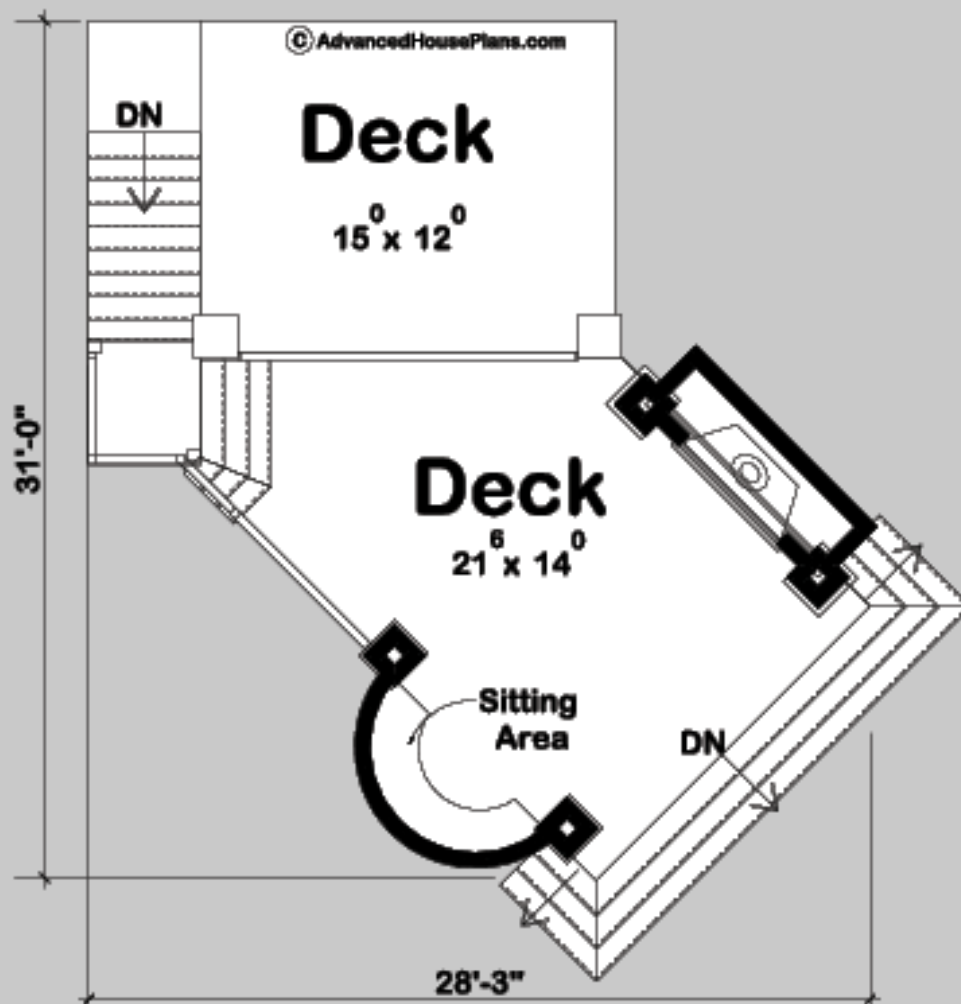

# BANCROFT

DECK

MAIN LEVEL:

464 SQ FT

EXTERIOR DIMENSIONS  
28' - 3" WIDE  
31' - 0" DEEP

TO ORDER THIS PLAN VISIT [WWW.ADVANCEDHOUSEPLANS.COM](http://WWW.ADVANCEDHOUSEPLANS.COM)