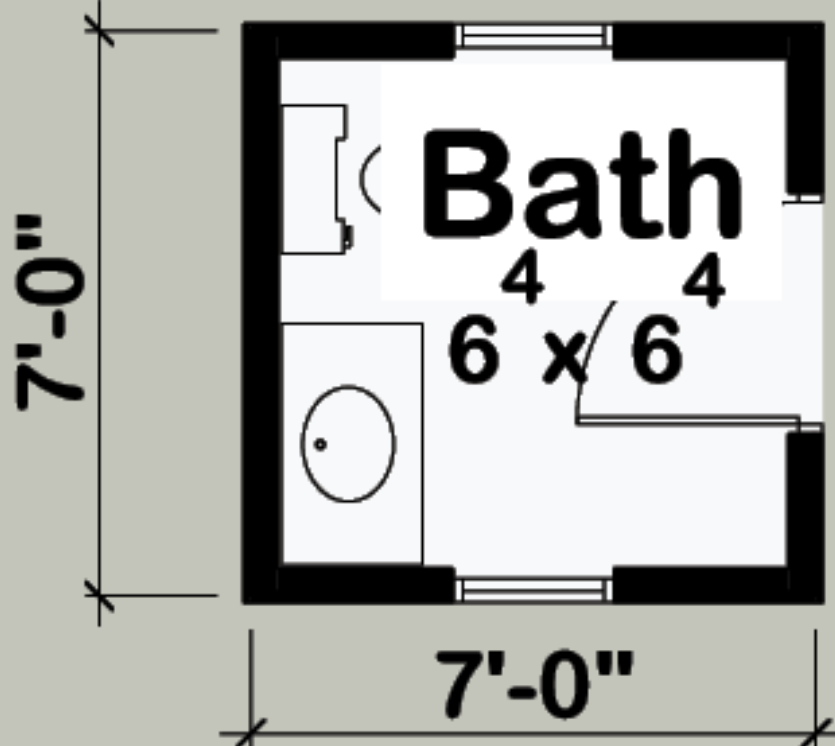

Dimensions
7'-0" Wide
7'-0" Deep

Bath House: 49 Sq. Ft.
Traditional Style

Plan 29586 | Bath House

Michigan

© AdvancedHousePlans.com

advancedhouseplans