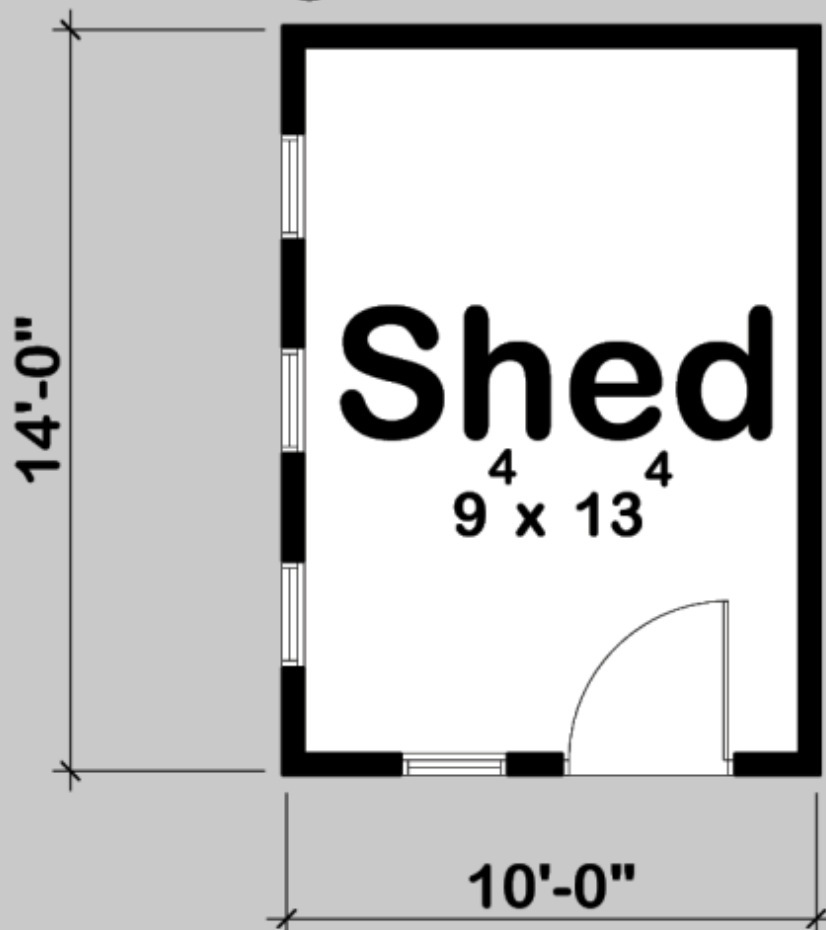

26570

SWITCHGRASS SHED

MAIN LEVEL:

140 SQ FT

EXTERIOR DIMENSIONS
10' - 0" WIDE
14' - 0" DEEP

© AdvancedHousePlans.com

TO ORDER THIS PLAN VISIT WWW.ADVANCEDHOUSEPLANS.COM