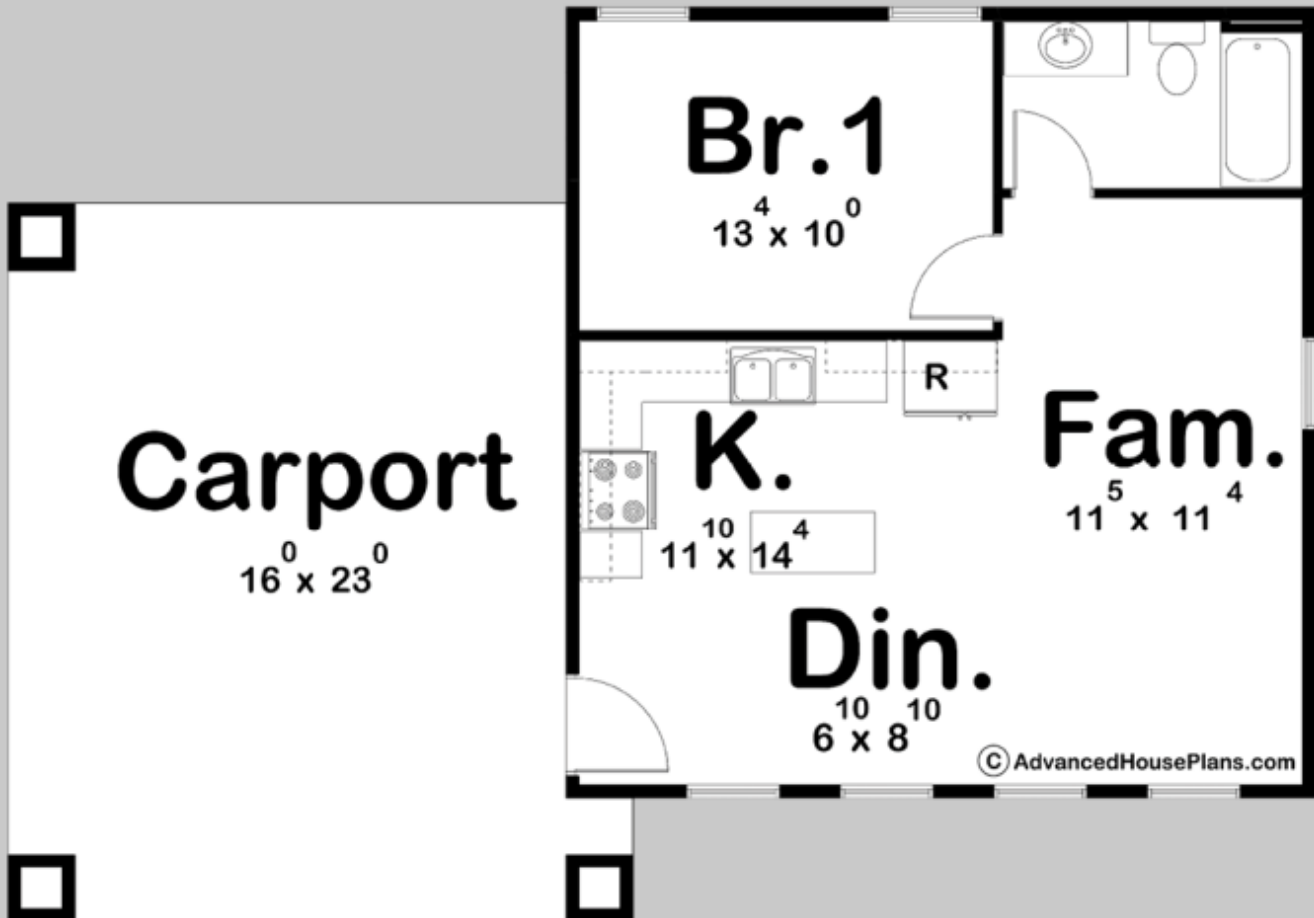

FOREST RIVER

1 BED, 1 BATH, 1 CARPORT

MAIN LEVEL: 608 SQ FT
 CARPORT: 422 SQ FT
 TOTAL FINISHED: 608 SQ FT

EXTERIOR DIMENSIONS
 42' - 0" WIDE
 29' - 4" DEEP

© AdvancedHousePlans.com