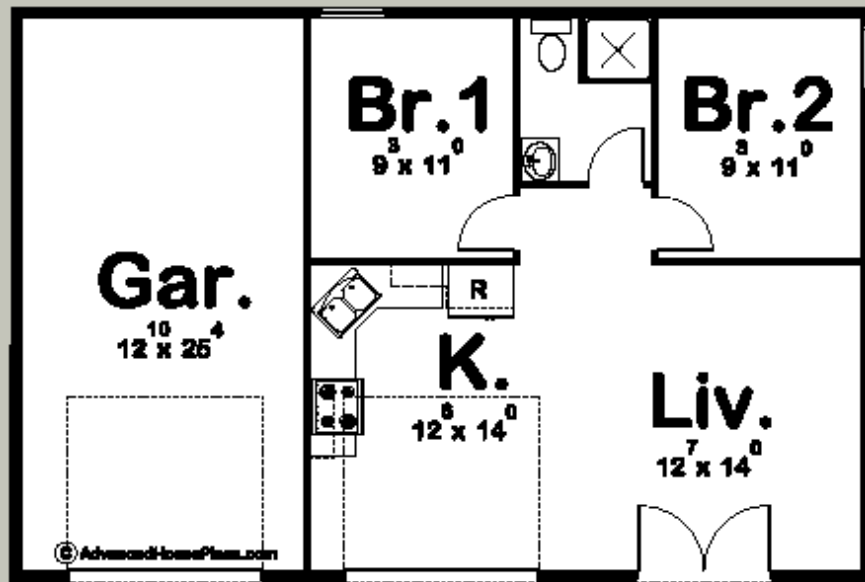

Plan 29553 | Price Code C

Dimensions

39'-0" Wide
26'-0" Deep

Main Level:

Total Finished:

Garage:

672

672

342

Sq. Ft.

Sq. Ft.

Sq. Ft.

Ourey

2 Beds | 1 Bath | 1 Car Garage | Modern Style

advancedhouseplans