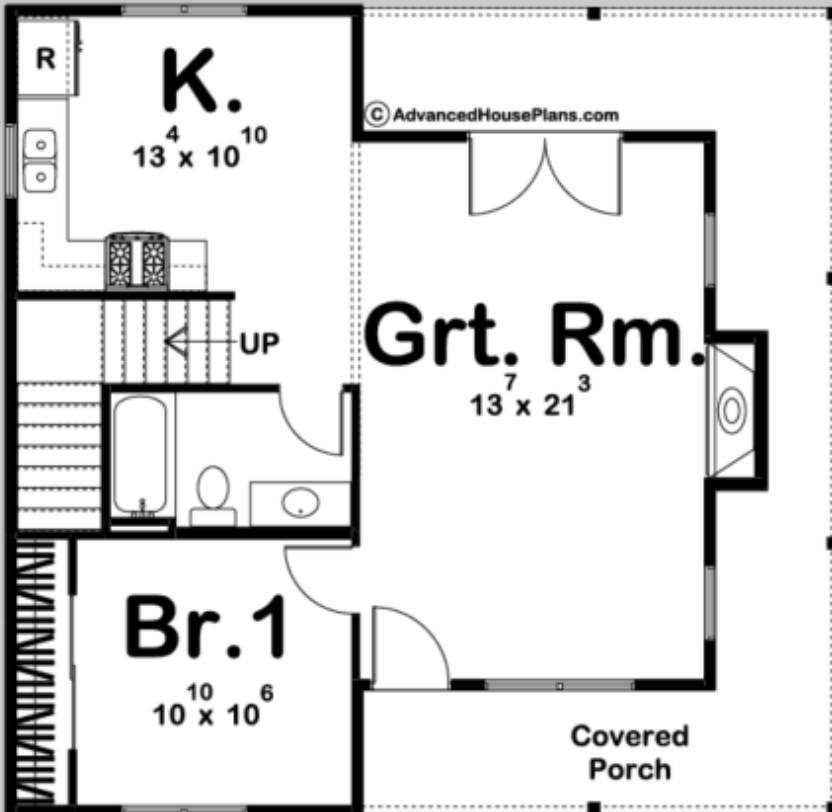

29549

LILLY

1 BED, 1 BATH

MAIN LEVEL: 756 SQFT
SECOND LEVEL: 233 SQ FT
TOTAL AREA: 989 SQ FT

EXTERIOR DIMENSIONS
33' - 0" WIDE
31' - 8" DEEP

TO ORDER THIS PLAN VISIT WWW.ADVANCEDHOUSEPLANS.COM