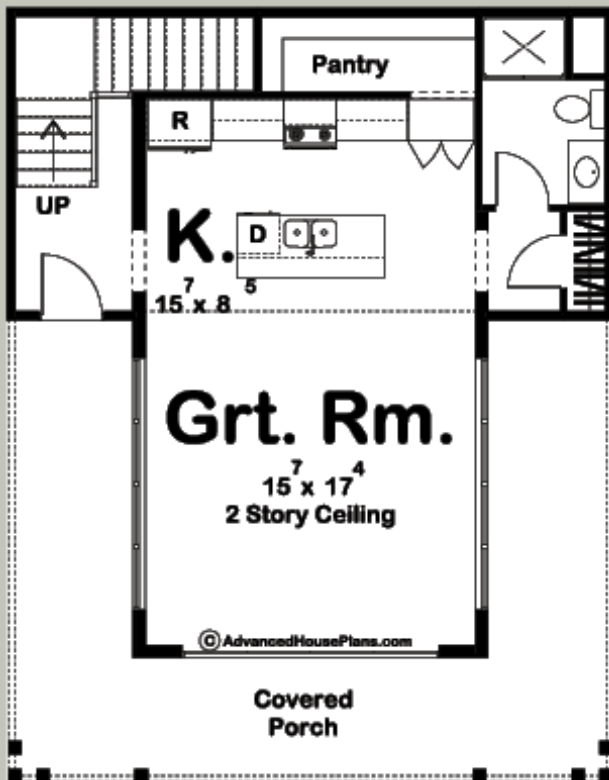

Dimensions
28'-8" Wide
36'-8" Deep

Main Level :
Second Level :
Total Finished:

687 Sq. Ft.
312 Sq. Ft.
999 Sq. Ft.

Plan 29548 | Price Code A

Teagan

1 Bed | 1 Bath

| Modern Farmhouse Style

advancedhouseplans