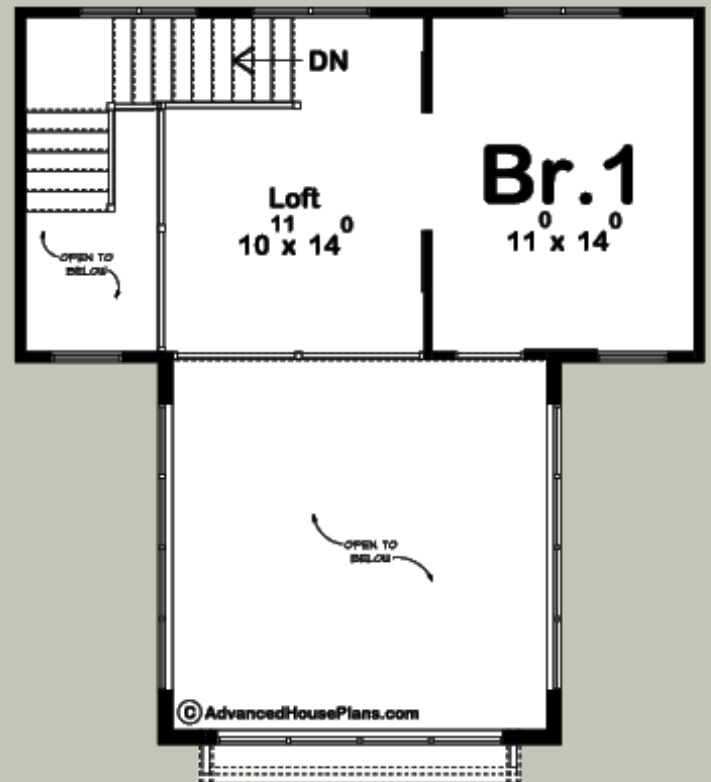

Dimensions
28'-8" Wide
36'-8" Deep

Main Level :
Second Level :
Total Finished:

687 Sq. Ft.
312 Sq. Ft.
999 Sq. Ft.

Plan 29548 | Price Code A

Teagan

1 Bed | 1 Bath

| Modern Farmhouse Style

advancedhouseplans