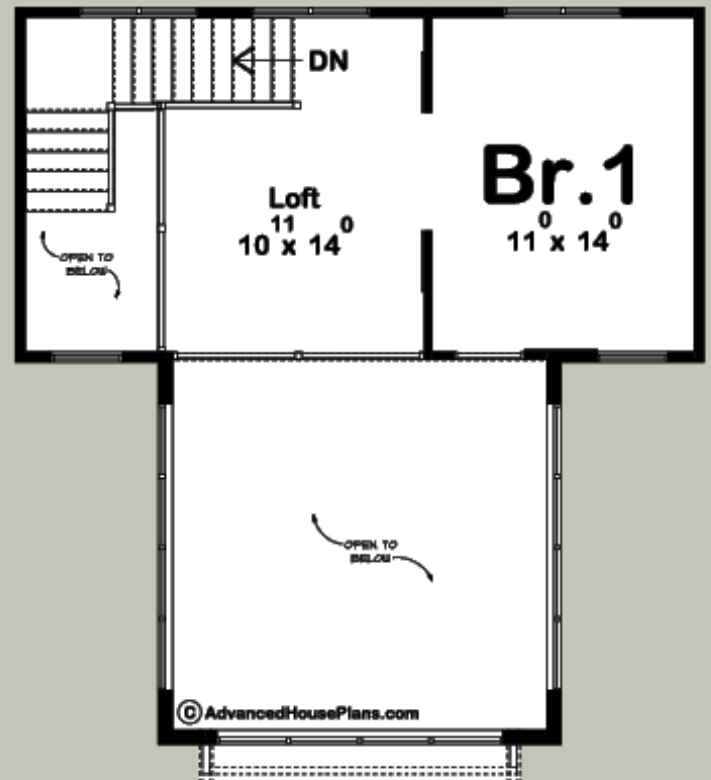

Dimensions
28'-8" Wide
36'-8" Deep

Main Level :
Second Level :
Total Finished:

687 Sq. Ft.
312 Sq. Ft.
999 Sq. Ft.

Plan 29548 | Price Code A

Teagan

1 Bed | 1 Bath

| Modern Farmhouse Style

advancedhouseplans