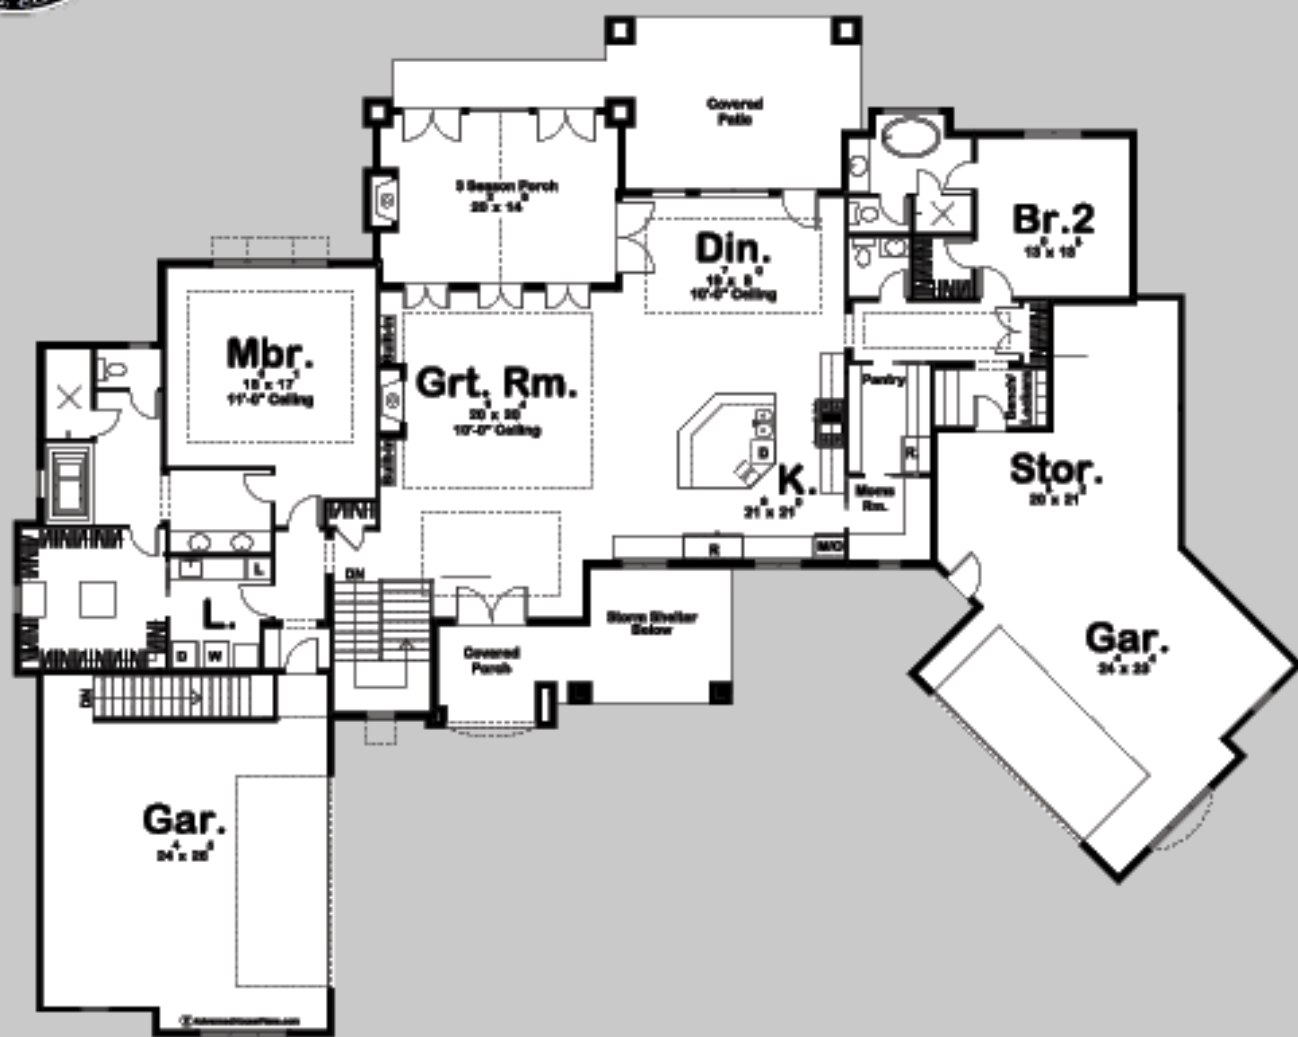

McGREGGOR

2 BED, 3 BATH, 4 CAR GARAGE

MAIN LEVEL: 2901 SQ FT
TOTAL FINISHED: 2901 SQ FT

EXTERIOR DIMENSIONS
109' - 9" WIDE
86' - 8" DEEP

TO ORDER THIS PLAN VISIT WWW.ADVANCEDHOUSEPLANS.COM