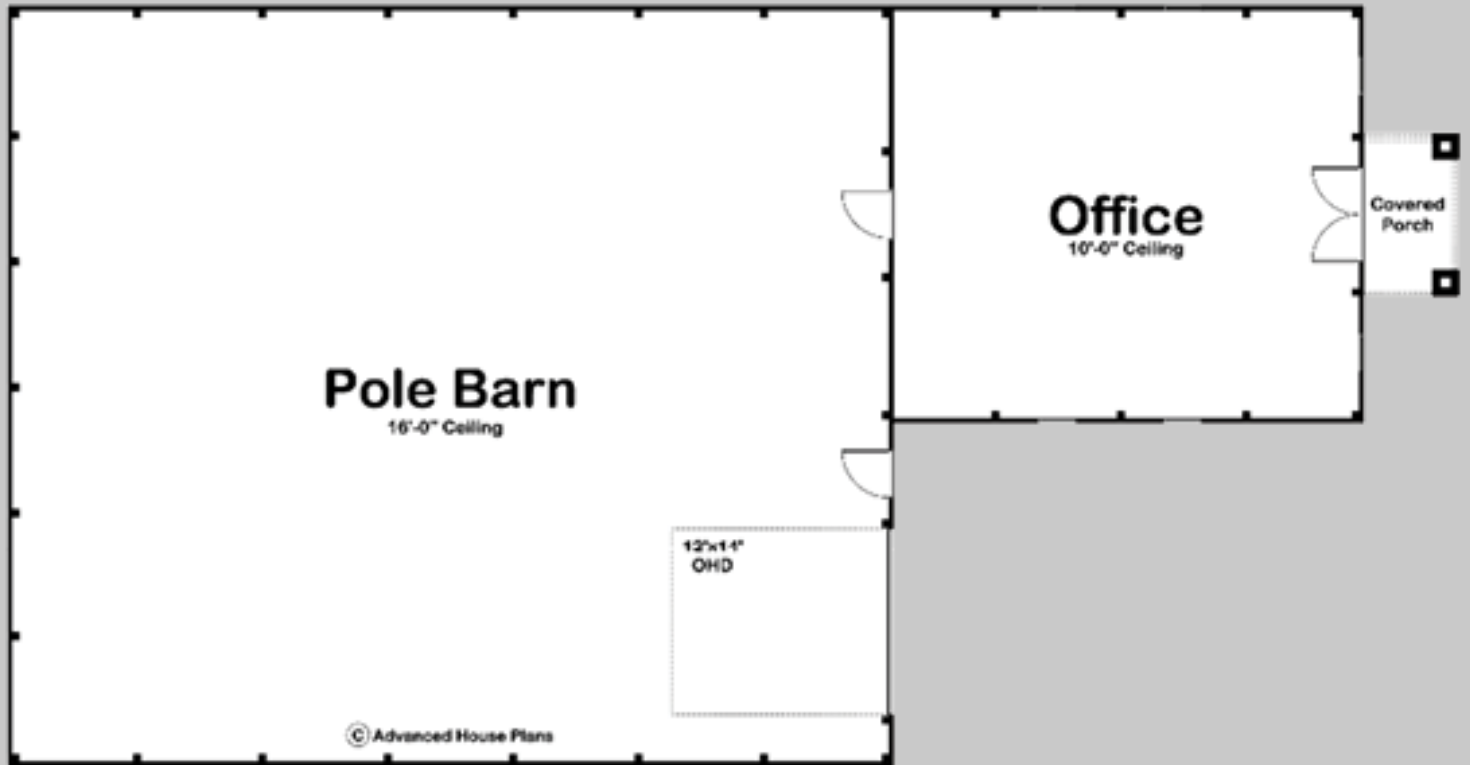

29464

CLINTON
POLE BARN/POST FRAME

TOTAL AREA: 3468 SQ FT

EXTERIOR DIMENSIONS
93' - 0" WIDE
48' - 0" DEEP

TO ORDER THIS PLAN VISIT WWW.ADVANCEDHOUSEPLANS.COM