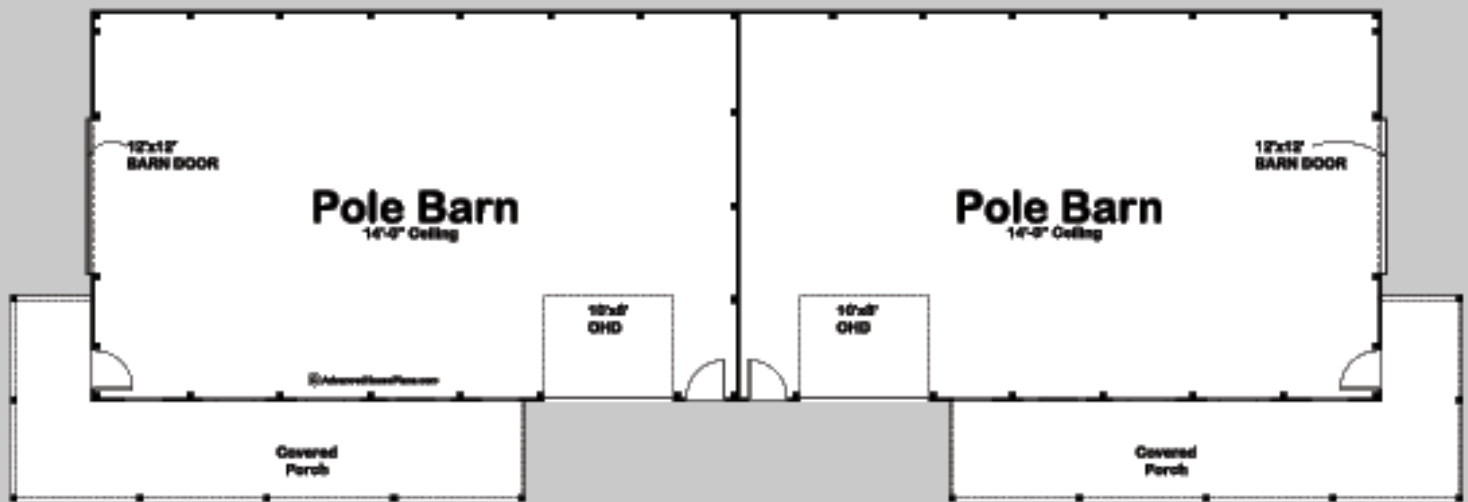

29461

TAFT
POLE BARN/POST FRAME

TOTAL AREA: 3000 SQ FT

EXTERIOR DIMENSIONS
113' - 0" WIDE
38' - 0" DEEP

TO ORDER THIS PLAN VISIT WWW.ADVANCEDHOUSEPLANS.COM