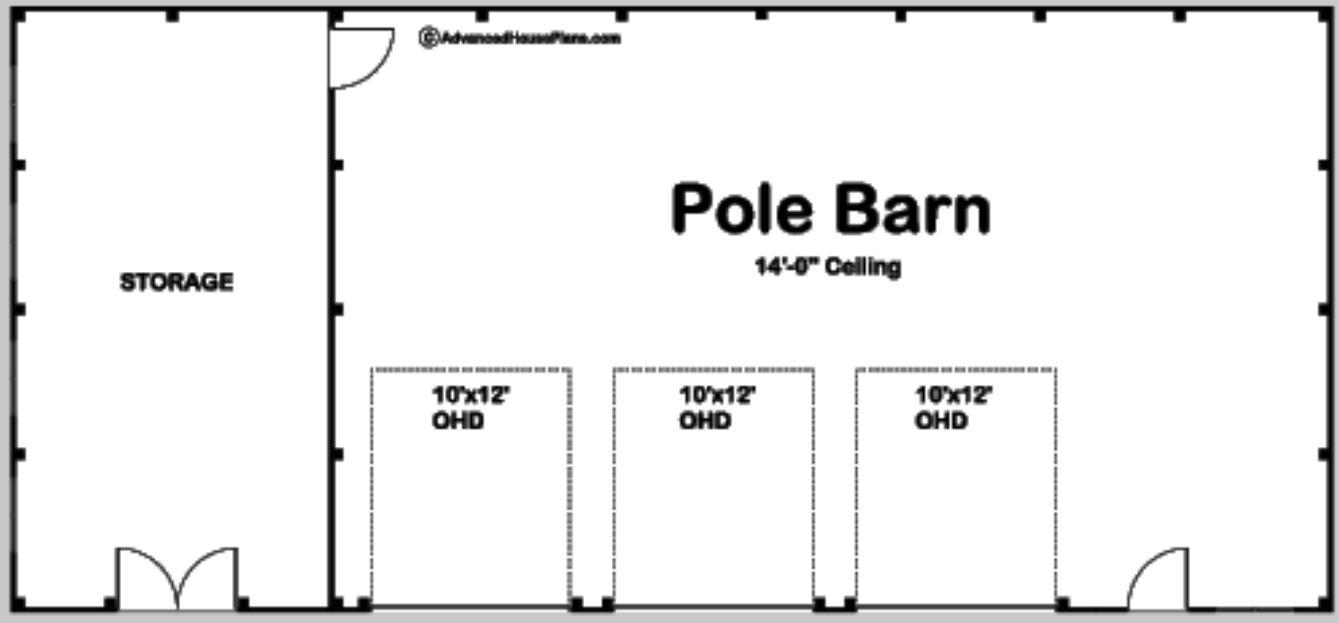

29457

TYLER
POLE BARN/POST FRAME

TOTAL AREA: 1980 SQ FT

EXTERIOR DIMENSIONS
66' - 0" WIDE
30' - 0" DEEP

TO ORDER THIS PLAN VISIT WWW.ADVANCEDHOUSEPLANS.COM