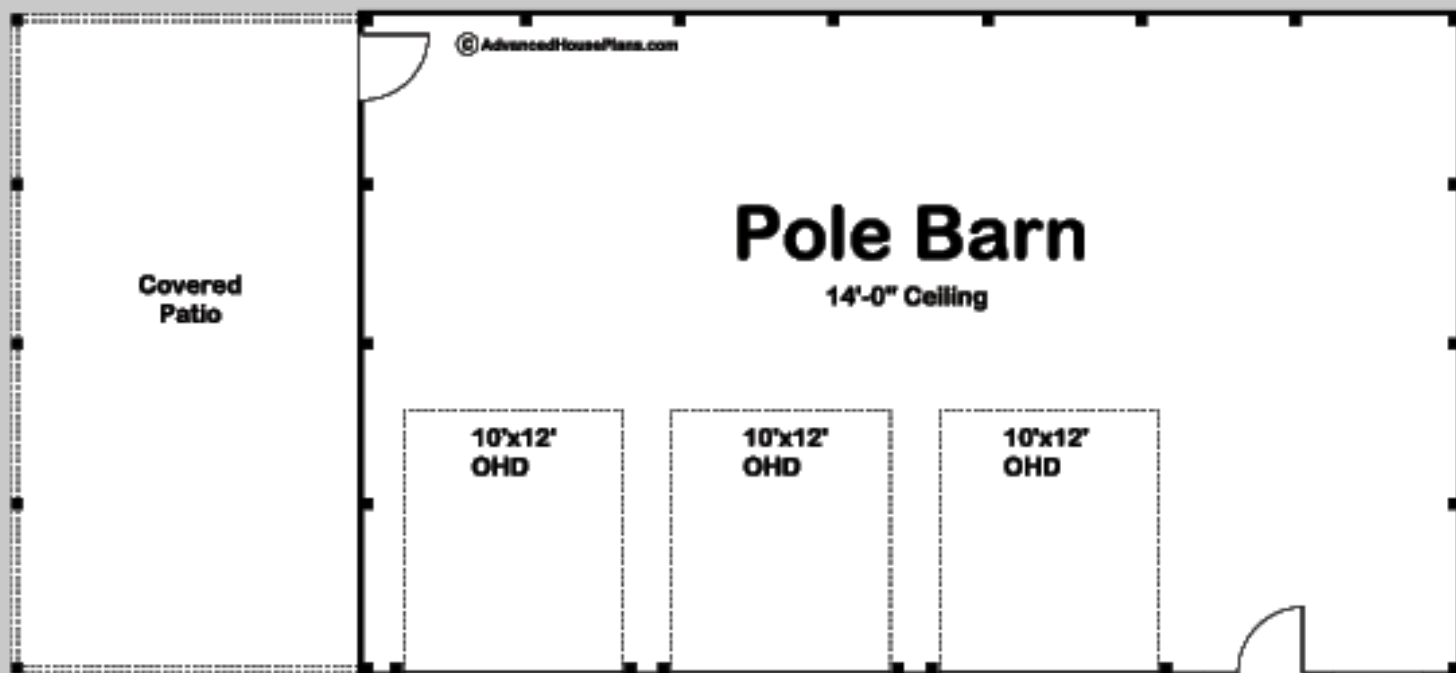

2
9
4
5
6

BUREN
POLE BARN/POST FRAME

TOTAL AREA: 1500 SQ FT

EXTERIOR DIMENSIONS
66' - 0" WIDE
30' - 0" DEEP

TO ORDER THIS PLAN VISIT WWW.ADVANCEDHOUSEPLANS.COM