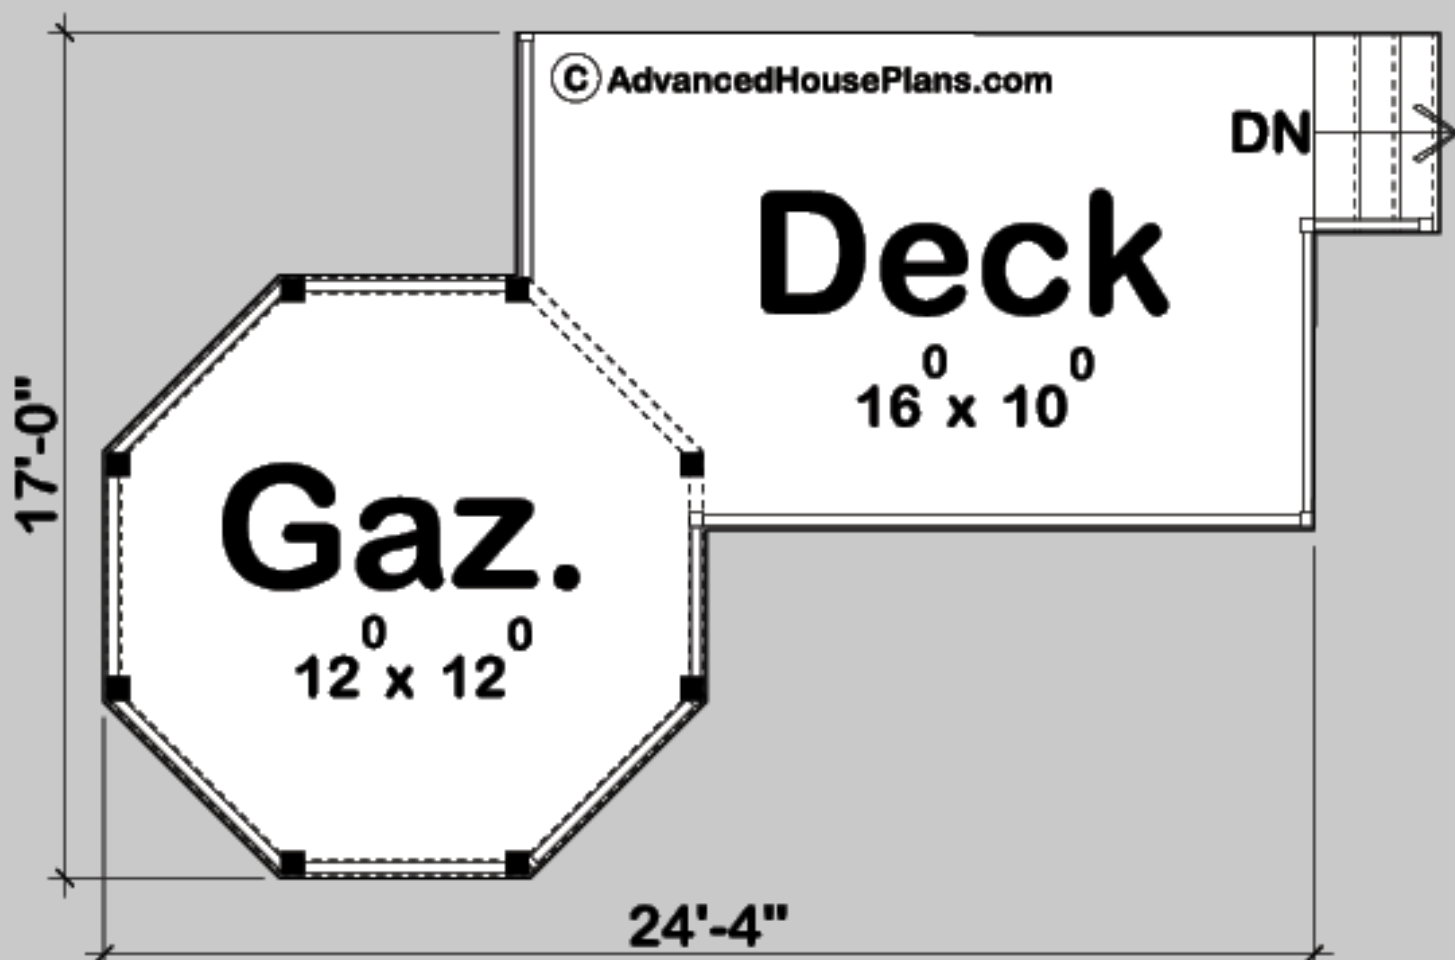

29454

ABRAHAM

DECK

MAIN LEVEL:

270 SQ FT

EXTERIOR DIMENSIONS
24' - 4" WIDE
17' - 0" DEEP

TO ORDER THIS PLAN VISIT WWW.ADVANCEDHOUSEPLANS.COM