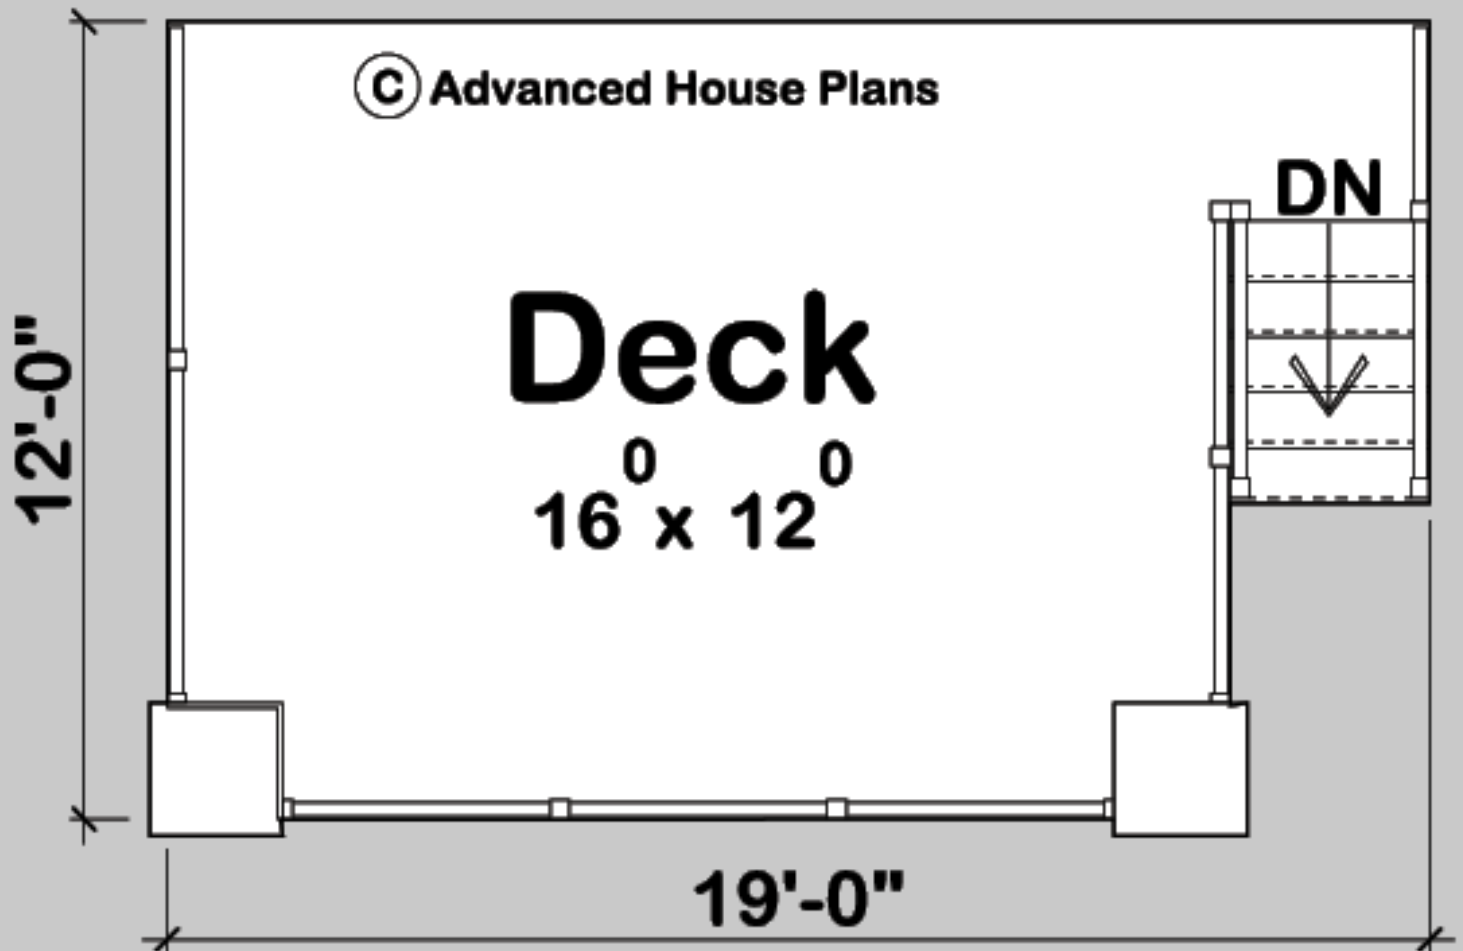

29451

LEONARD
DECK

MAIN LEVEL:

201 SQ FT

EXTERIOR DIMENSIONS
19' - 0" WIDE
12' - 0" DEEP

TO ORDER THIS PLAN VISIT WWW.ADVANCEDHOUSEPLANS.COM