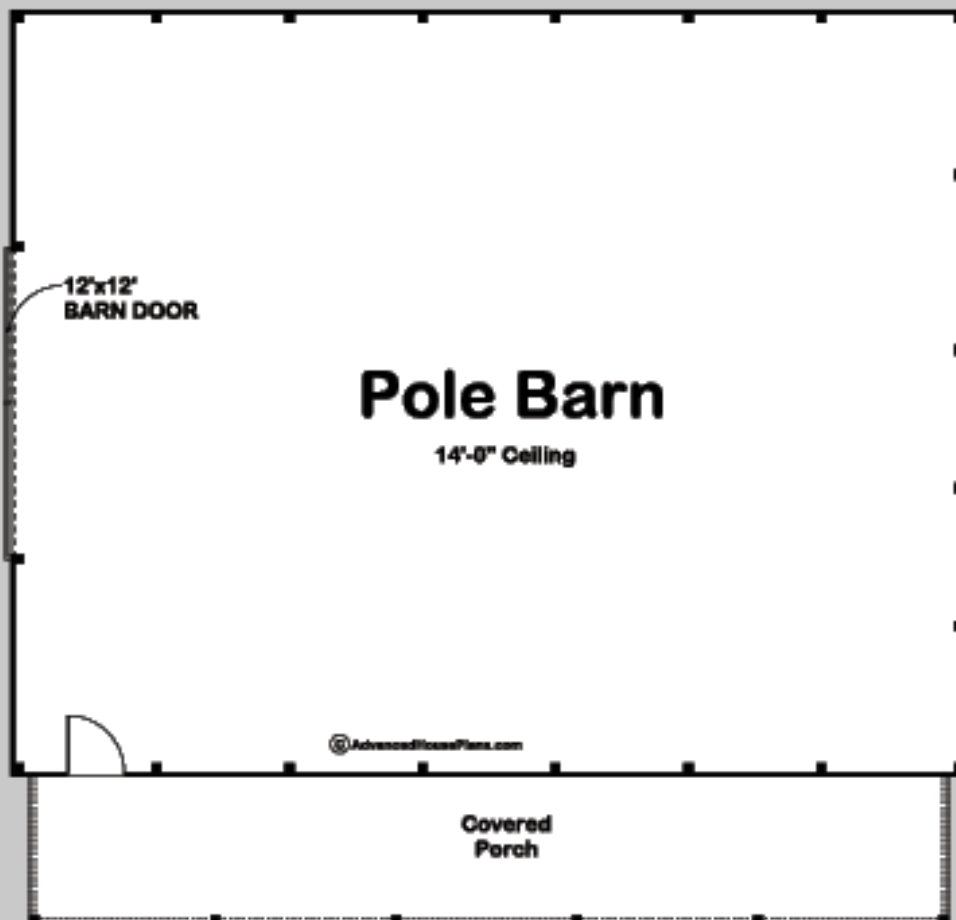

29446

GARFIELD

POLE BARN/POST FRAME

TOTAL AREA:

1500 SQ FT

EXTERIOR DIMENSIONS

50' - 0" WIDE

38' - 0" DEEP