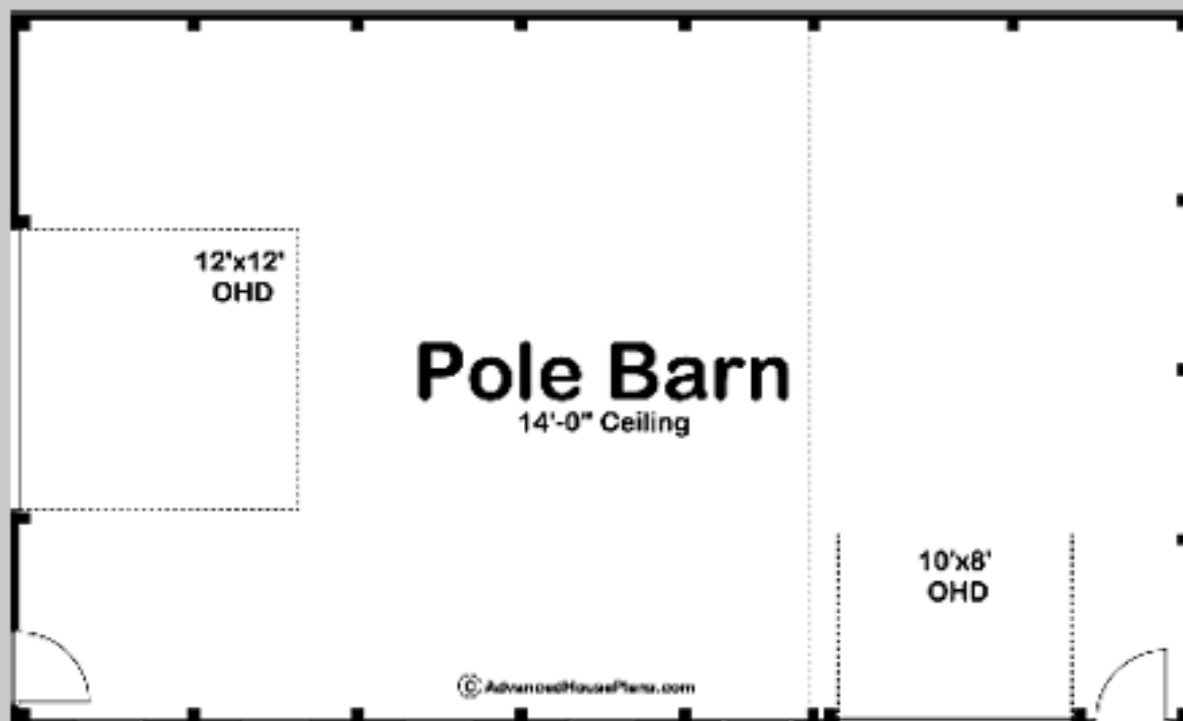

29444

**EISENHOWER**  
POLE BARN/POST FRAME

TOTAL AREA:

1500 SQ FT

EXTERIOR DIMENSIONS  
50' - 0" WIDE  
30' - 0" DEEP

TO ORDER THIS PLAN VISIT [WWW.ADVANCEDHOUSEPLANS.COM](http://WWW.ADVANCEDHOUSEPLANS.COM)