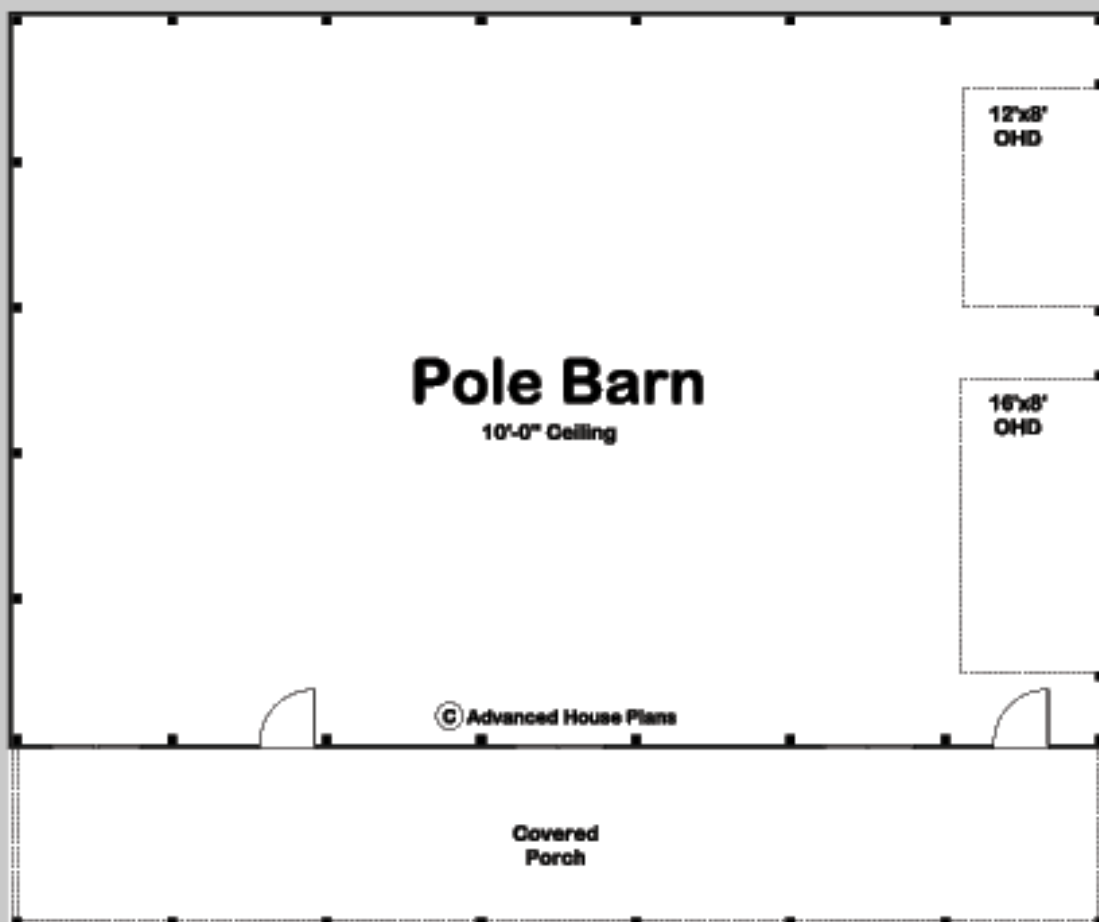

29438

REAGAN
POLE BARN/POST FRAME

TOTAL AREA: 2400 SQ FT

EXTERIOR DIMENSIONS
60' - 0" WIDE
50' - 0" DEEP

TO ORDER THIS PLAN VISIT WWW.ADVANCEDHOUSEPLANS.COM