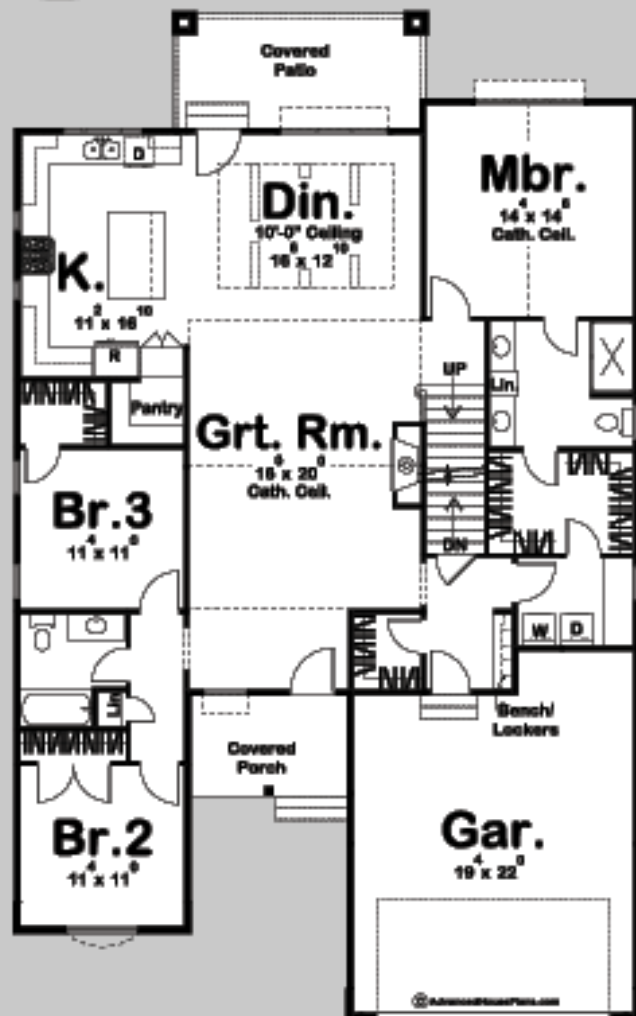

# CIERA RAE

3 BED, 2 BATH, 2 CAR GARAGE

MAIN LEVEL: 1878 SQ FT  
TOTAL FINISHED: 1878 SQ FT

EXTERIOR DIMENSIONS  
43' - 0" WIDE  
69' - 4" DEEP

TO ORDER THIS PLAN VISIT [WWW.ADVANCEDHOUSEPLANS.COM](http://WWW.ADVANCEDHOUSEPLANS.COM)