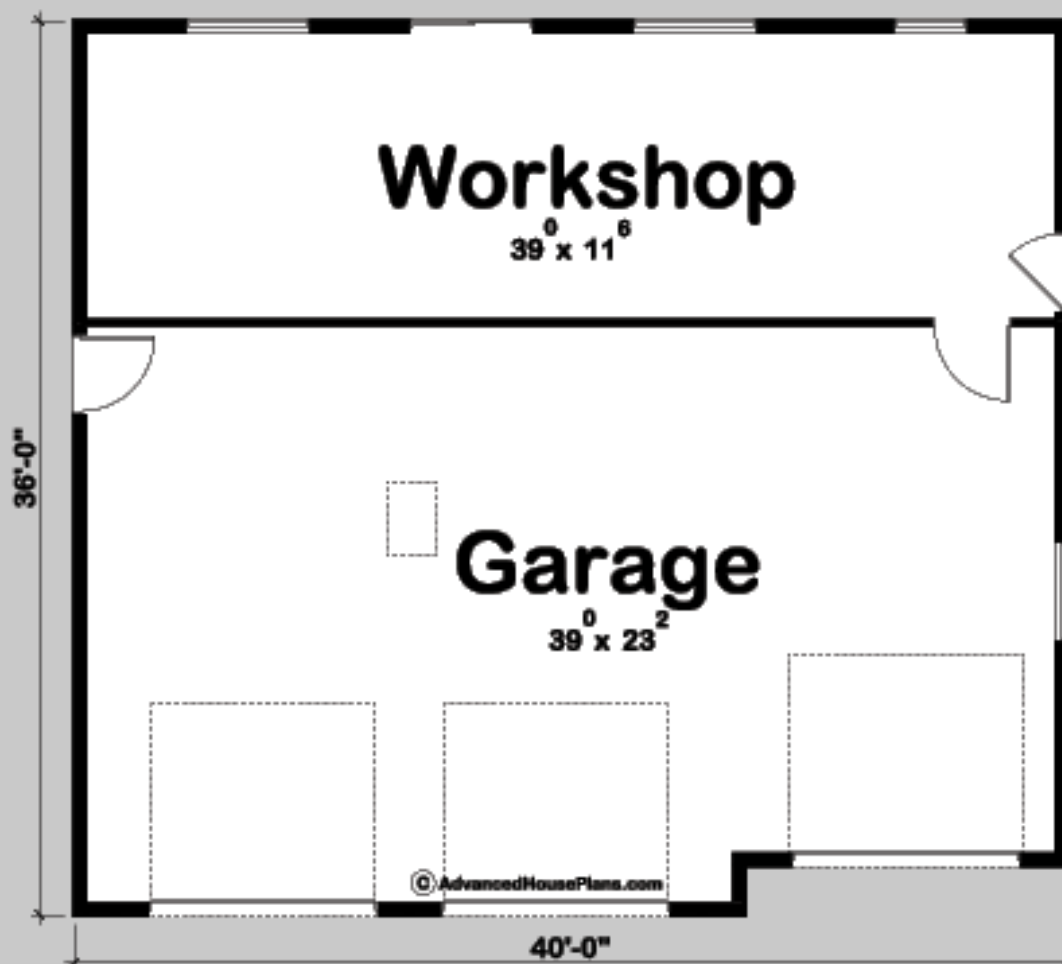

## BETHARD

3 CAR GARAGE

GARAGE: 922 SQ FT  
WORKSHOP: 492 SQ FT  
TOTAL AREA: 1414 SQ FT

EXTERIOR DIMENSIONS  
40' - 0" WIDE  
36' - 0" DEEP

TO ORDER THIS PLAN VISIT [WWW.ADVANCEDHOUSEPLANS.COM](http://WWW.ADVANCEDHOUSEPLANS.COM)