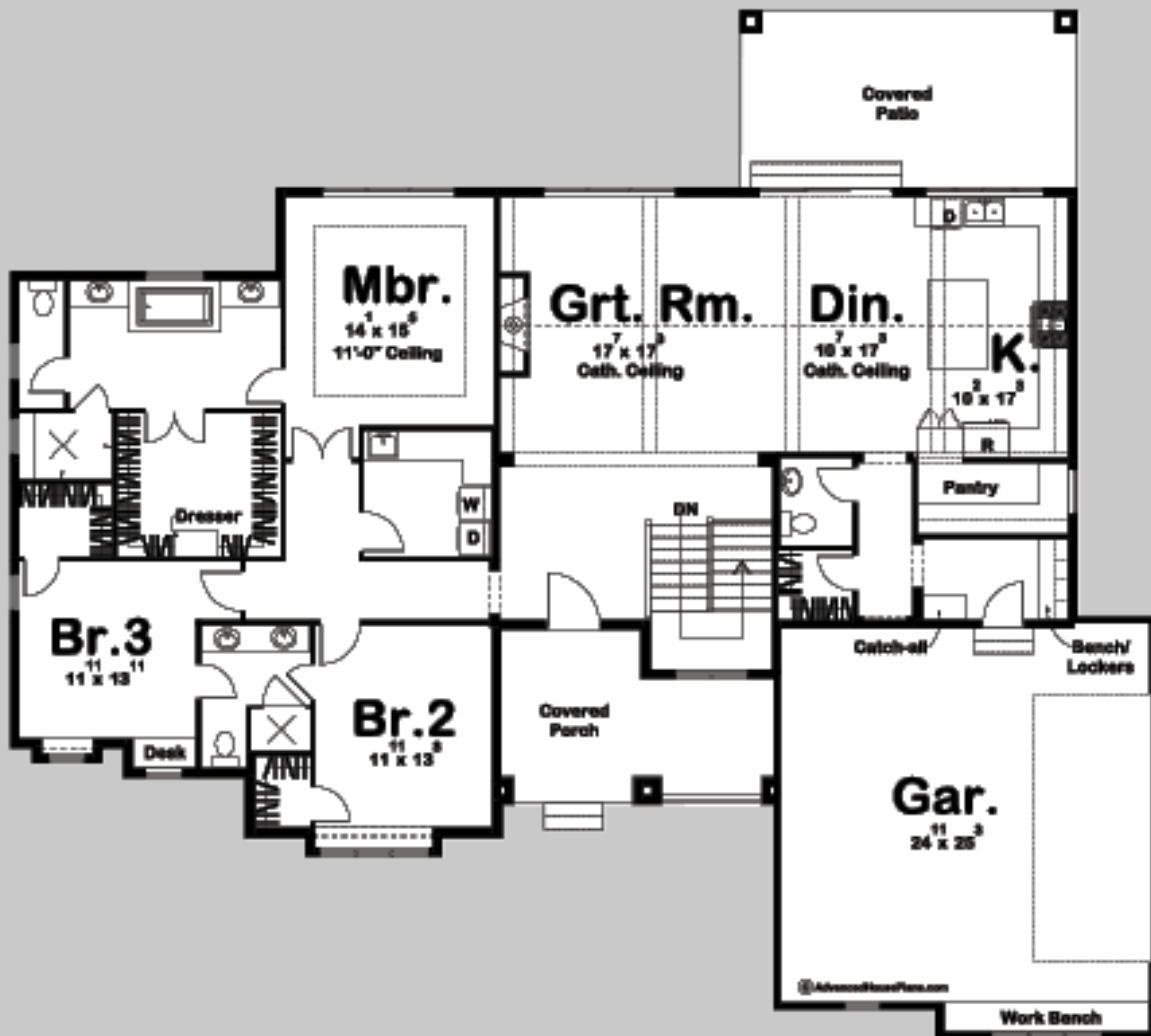

29410

# FIRE RIDGE

3 BED, 3 BATH, 2 CAR GARAGE

MAIN LEVEL: 2448 SQ FT  
TOTAL FINISHED: 2448 SQ FT

EXTERIOR DIMENSIONS  
77' - 4" WIDE  
69' - 4" DEEP

TO ORDER THIS PLAN VISIT [WWW.ADVANCEDHOUSEPLANS.COM](http://WWW.ADVANCEDHOUSEPLANS.COM)