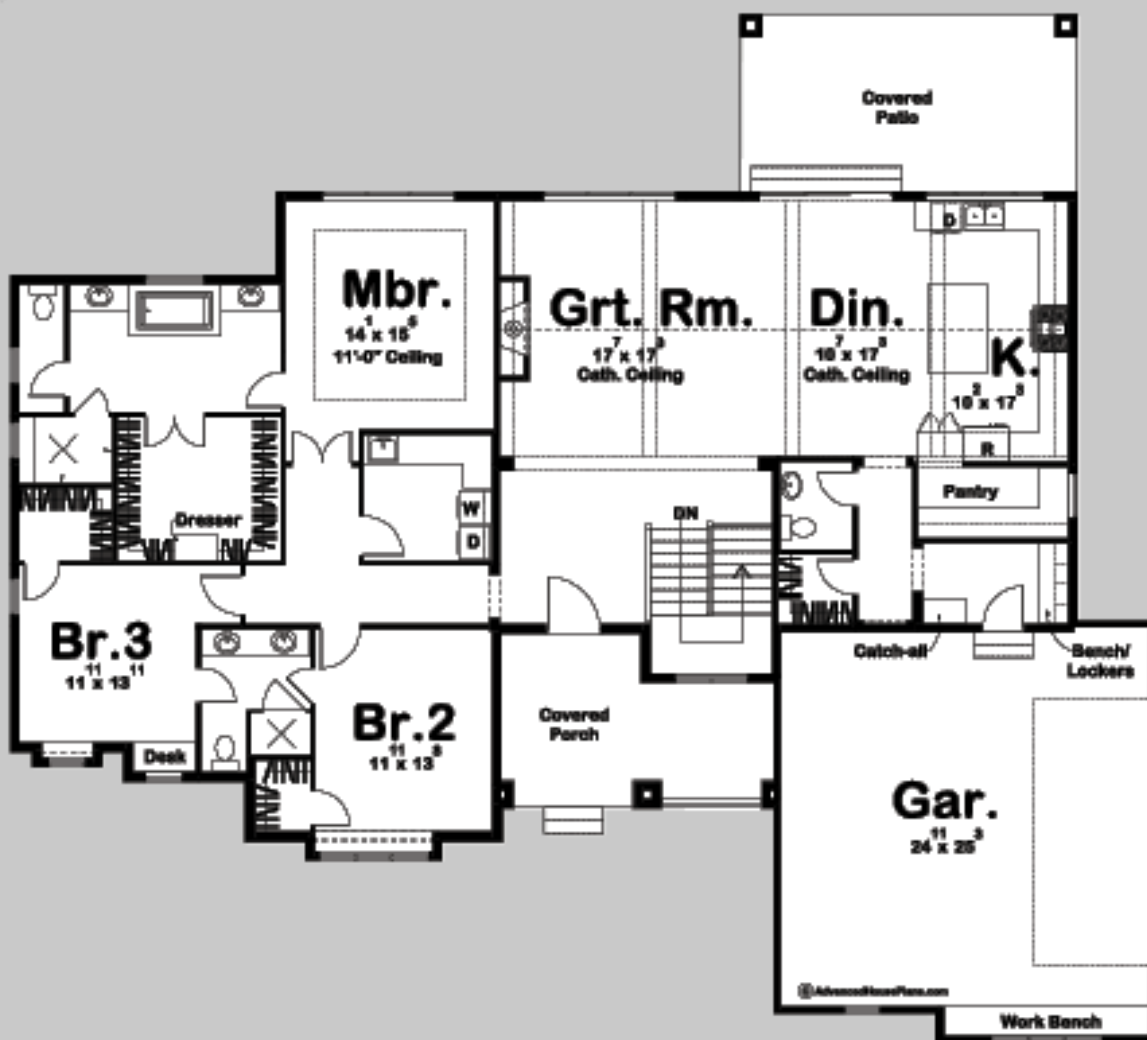

29410

# FIRE RIDGE

3 BED, 3 BATH, 2 CAR GARAGE

MAIN LEVEL: 2448 SQ FT  
TOTAL FINISHED: 2448 SQ FT

EXTERIOR DIMENSIONS  
77' - 4" WIDE  
69' - 4" DEEP

TO ORDER THIS PLAN VISIT [WWW.ADVANCEDHOUSEPLANS.COM](http://WWW.ADVANCEDHOUSEPLANS.COM)