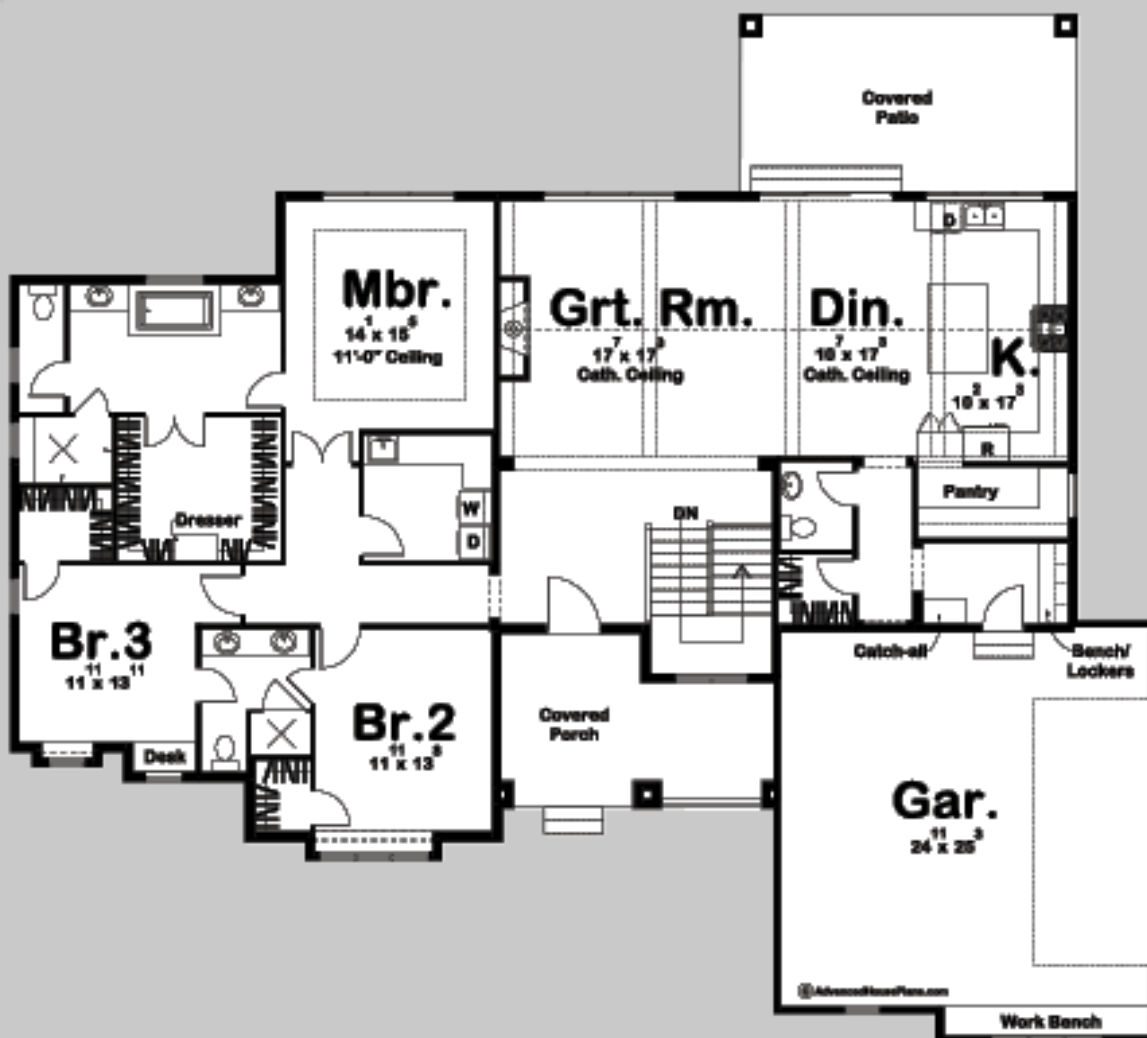

29410

FIRE RIDGE

3 BED, 3 BATH, 2 CAR GARAGE

MAIN LEVEL: 2448 SQ FT
TOTAL FINISHED: 2448 SQ FT

EXTERIOR DIMENSIONS
77' - 4" WIDE
69' - 4" DEEP

TO ORDER THIS PLAN VISIT WWW.ADVANCEDHOUSEPLANS.COM