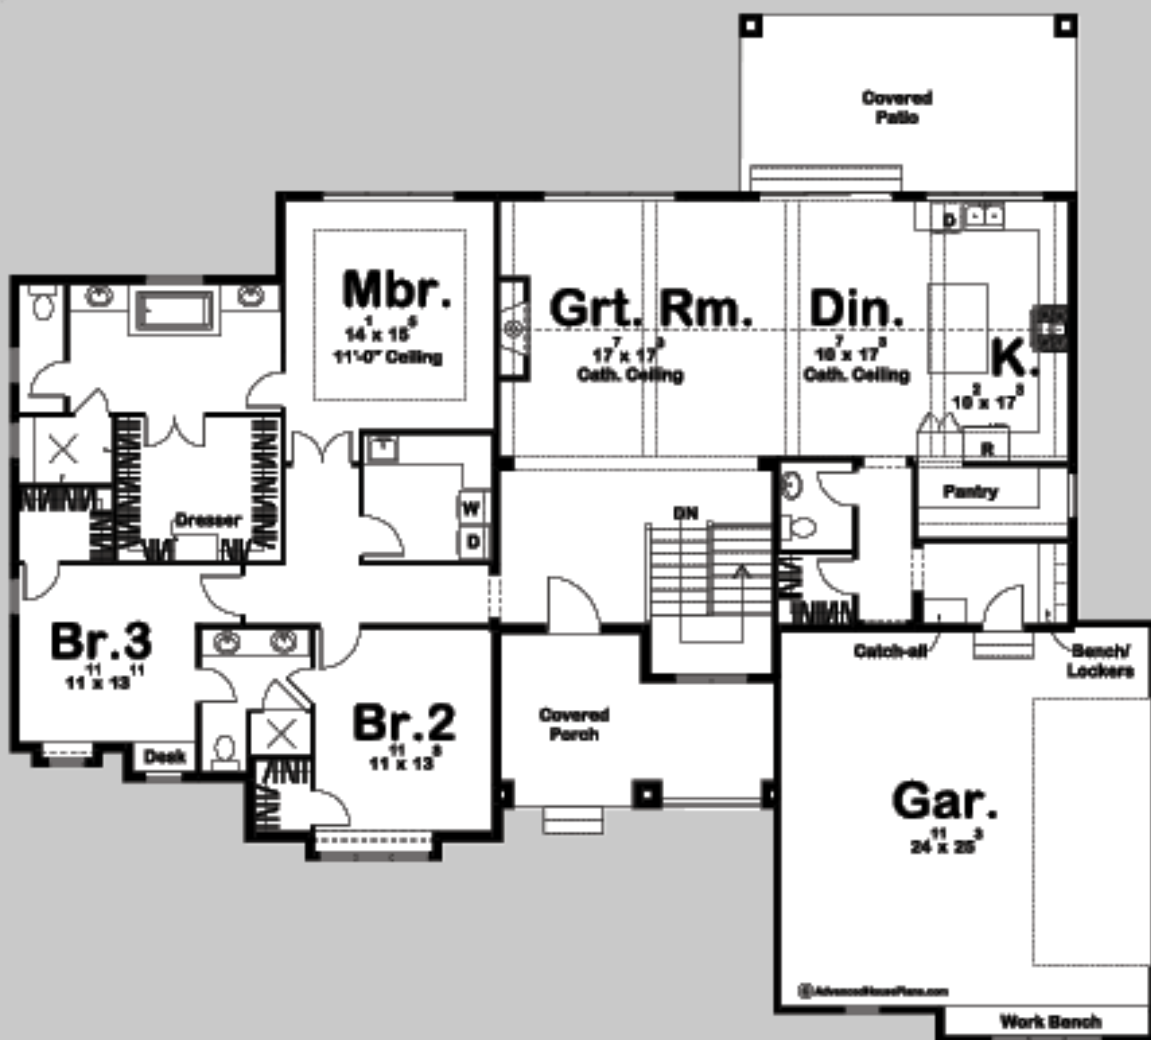

29410

FIRE RIDGE

3 BED, 3 BATH, 2 CAR GARAGE

MAIN LEVEL: 2448 SQ FT
TOTAL FINISHED: 2448 SQ FT

EXTERIOR DIMENSIONS
77' - 4" WIDE
69' - 4" DEEP

TO ORDER THIS PLAN VISIT WWW.ADVANCEDHOUSEPLANS.COM