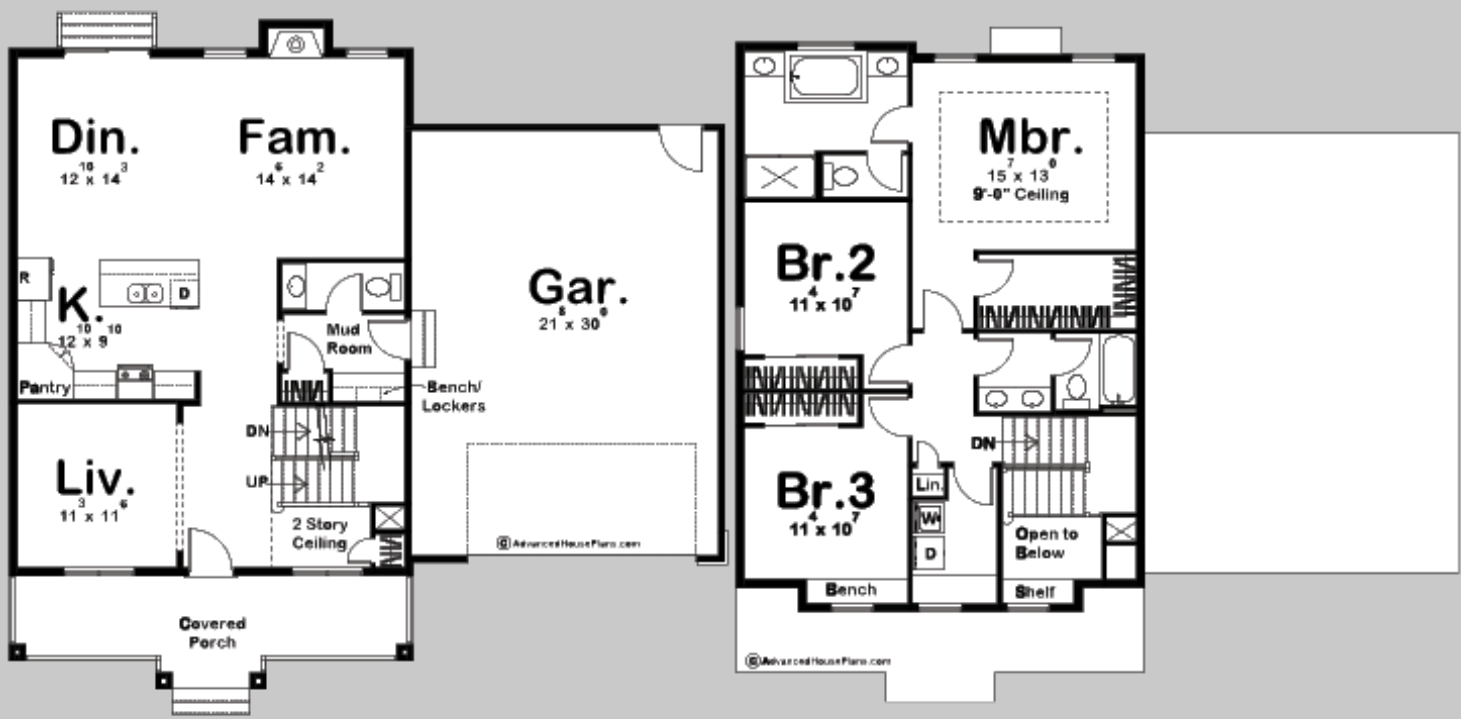

# FAUST

3 Bed, 3 Bath, 2 Car Garage

MAIN LEVEL: 1045 SQ FT  
SECOND LEVEL: 977 SQ FT  
TOTAL FINISHED: 2022 SQ FT

EXTERIOR DIMENSIONS  
50' - 4" WIDE  
47' - 0" DEEP

TO ORDER THIS PLAN VISIT [WWW.ADVANCEDHOUSEPLANS.COM](http://WWW.ADVANCEDHOUSEPLANS.COM)