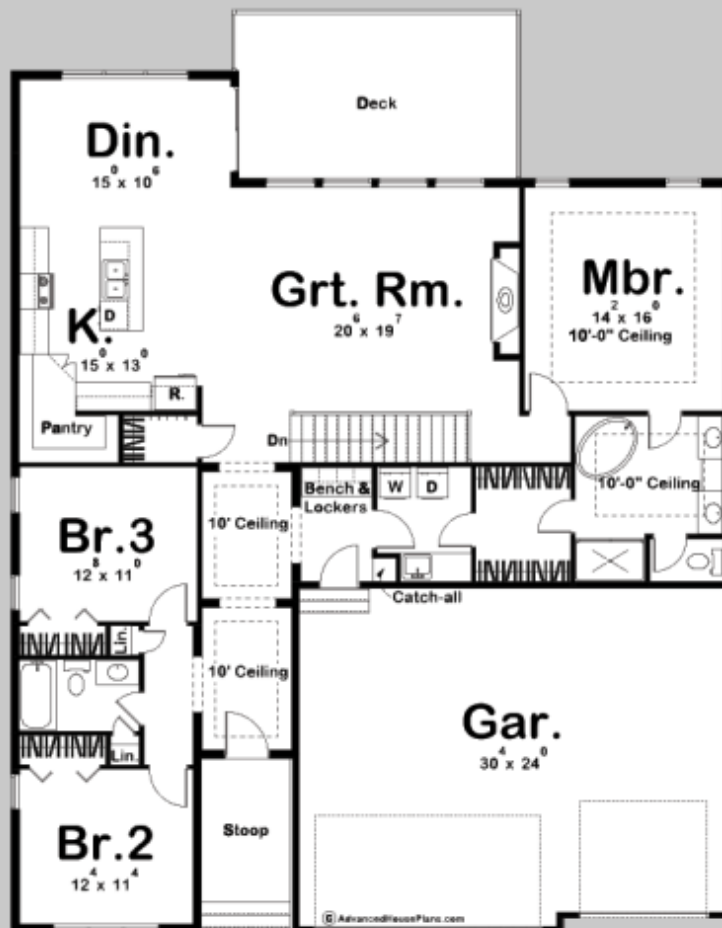

**HINSHAW**  
3 BED, 2 BATH, 3 CAR GARAGE

MAIN LEVEL: 2011 SQ FT  
TOTAL FINISHED: 2011 SQ FT

EXTERIOR DIMENSIONS  
51' - 0" WIDE  
71' - 0" DEEP

TO ORDER THIS PLAN VISIT [WWW.ADVANCEDHOUSEPLANS.COM](http://WWW.ADVANCEDHOUSEPLANS.COM)