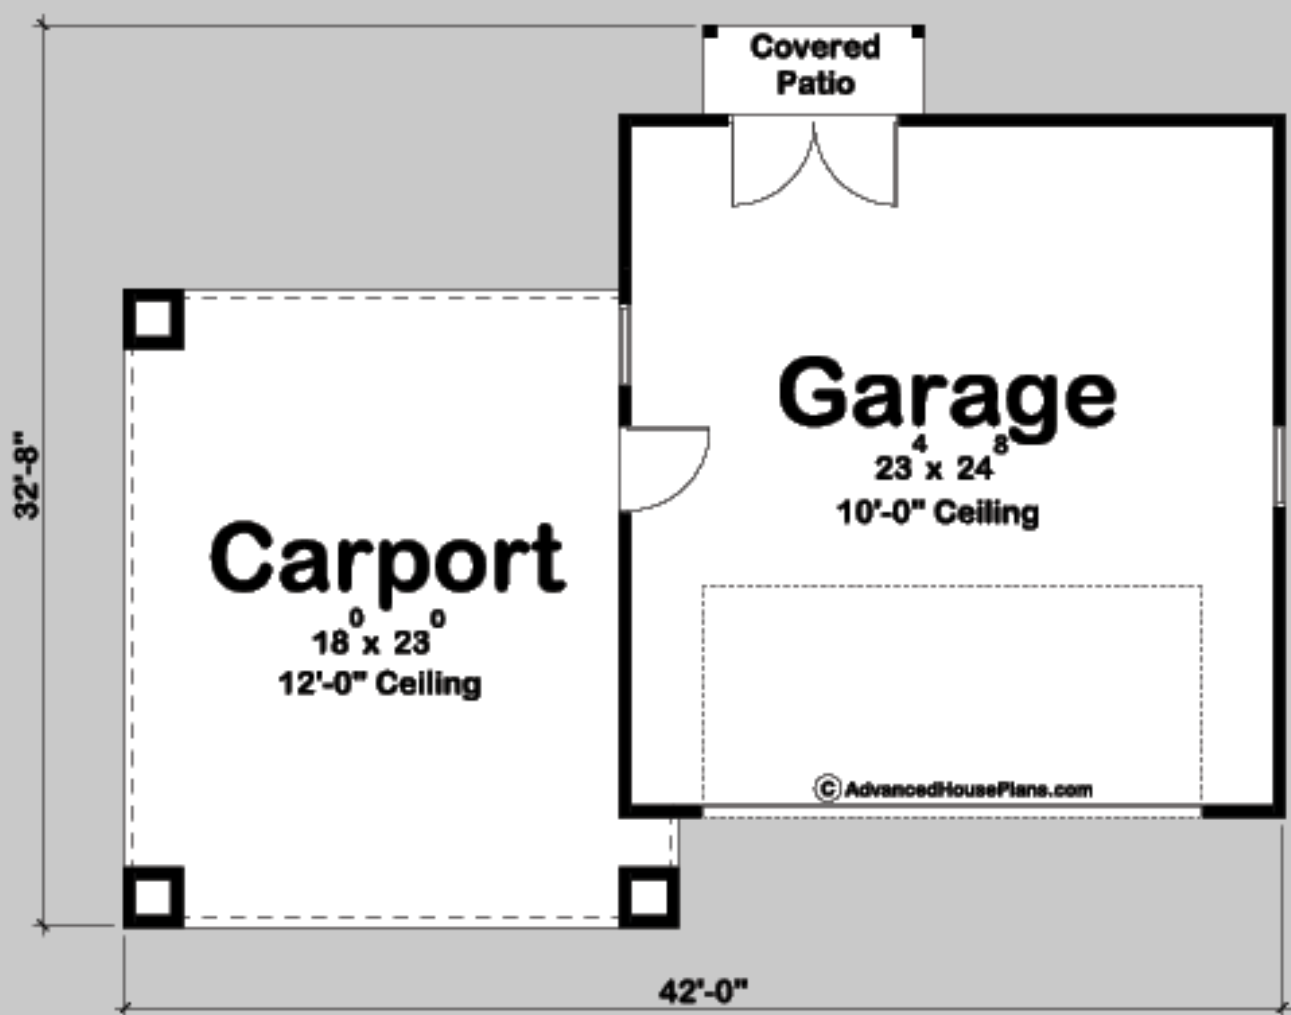

KUSH
2 CAR GARAGE

CARPORT: 422 SQ FT
GARAGE AREA: 608 SQ FT

EXTERIOR DIMENSIONS
42' - 0" WIDE
32' - 8" DEEP

TO ORDER THIS PLAN VISIT WWW.ADVANCEDHOUSEPLANS.COM