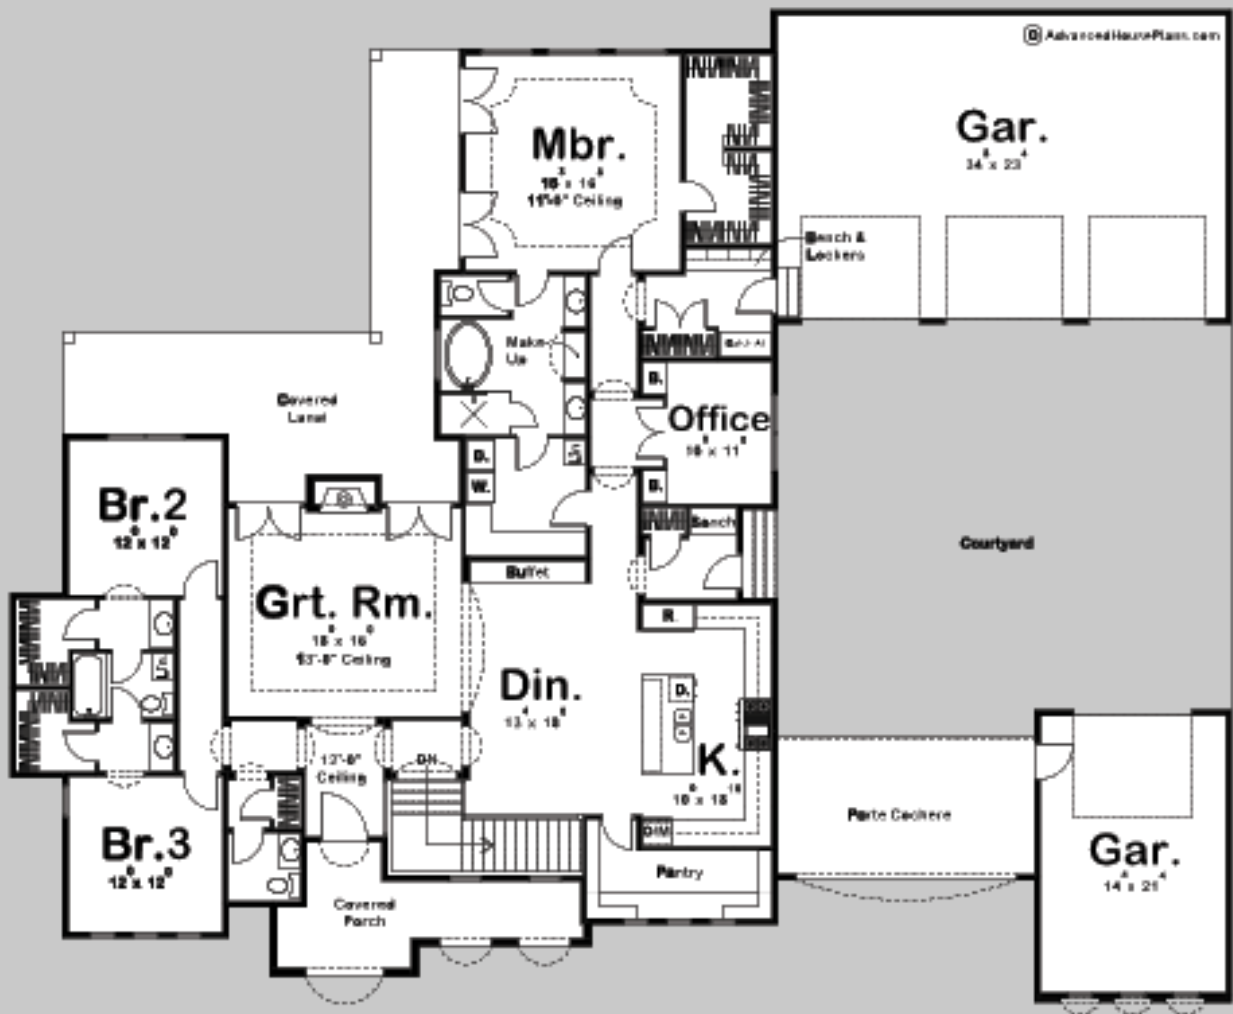

LAMPLIGHTER

3 BED, 3 BATH, 4 CAR GARAGE

MAIN LEVEL: 2676 SQ FT
TOTAL FINISHED: 2676 SQ FT

EXTERIOR DIMENSIONS
94' - 0" WIDE
76' - 0" DEEP

TO ORDER THIS PLAN VISIT WWW.ADVANCEDHOUSEPLANS.COM