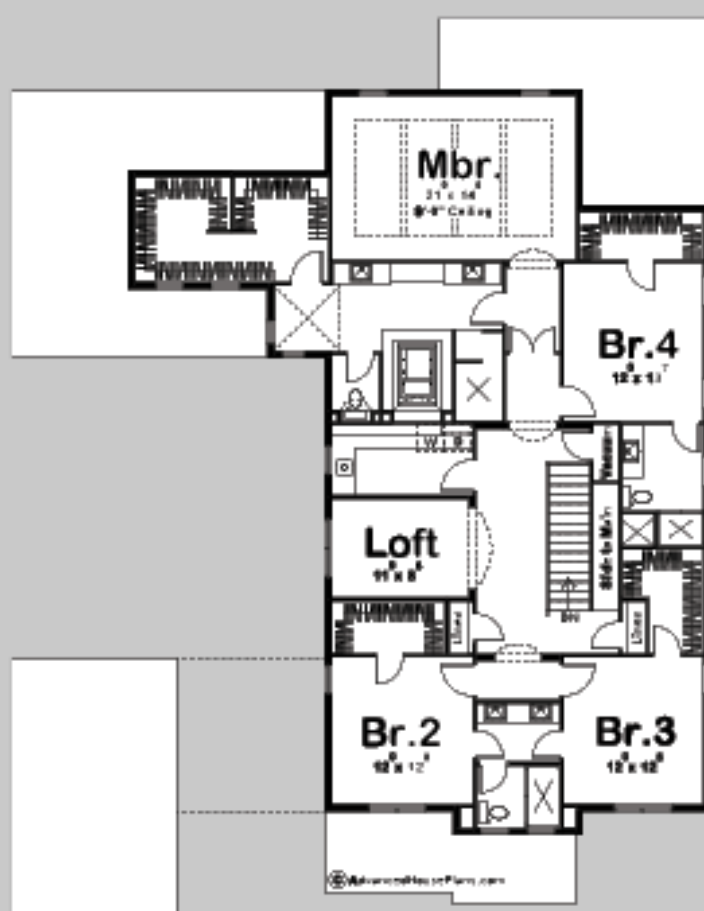

NORTH PARK

4 BED, 4 BATH, 3 CAR GARAGE

MAIN LEVEL: 1683 SQ FT
SECOND LEVEL: 2072 SQ FT
TOTAL FINISHED: 3755 SQ FT

EXTERIOR DIMENSIONS
60' - 0" WIDE
78' - 0" DEEP

TO ORDER THIS PLAN VISIT WWW.ADVANCEDHOUSEPLANS.COM