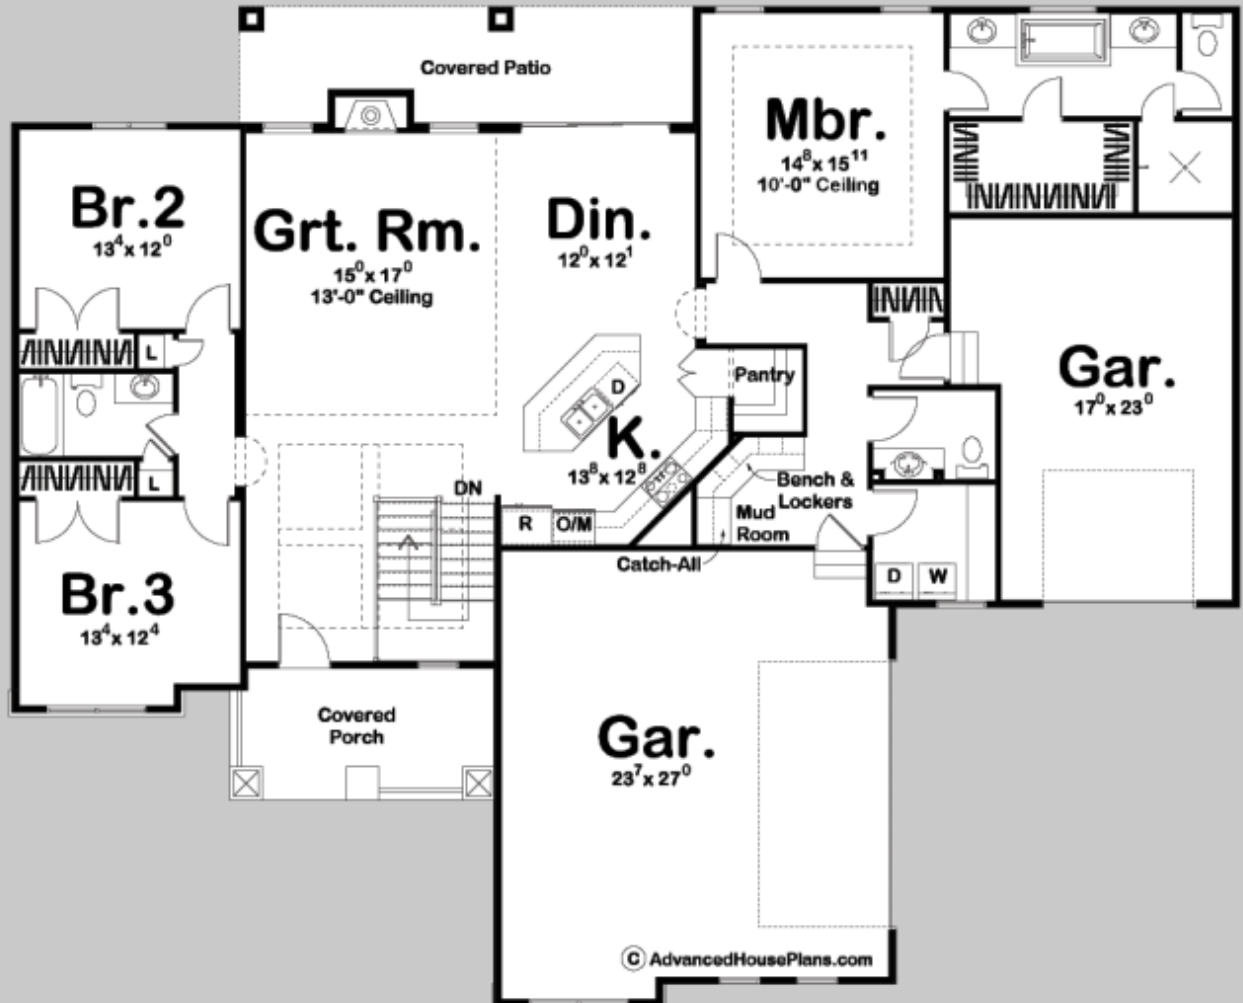

29334

NORDSTROM

3 BED, 3 BATH, 3 CAR GARAGE

MAIN LEVEL: 2070 SQ FT
TOTAL FINISHED: 2070 SQ FT

EXTERIOR DIMENSIONS
73' - 8" WIDE
60' - 0" DEEP

TO ORDER THIS PLAN VISIT WWW.ADVANCEDHOUSEPLANS.COM