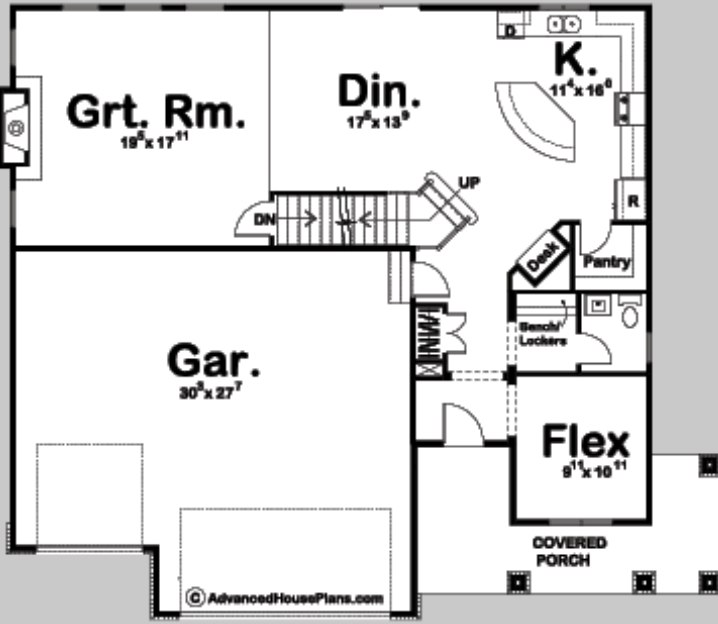

29321

BAKER

4 Bed, 4 Bath, 3 Car Garage

MAIN LEVEL: 1255 SQ FT
SECOND LEVEL: 1651 SQ FT
TOTAL FINISHED: 2906 SQ FT

EXTERIOR DIMENSIONS
54' - 0" WIDE
47' - 0" DEEP

TO ORDER THIS PLAN VISIT WWW.ADVANCEDHOUSEPLANS.COM