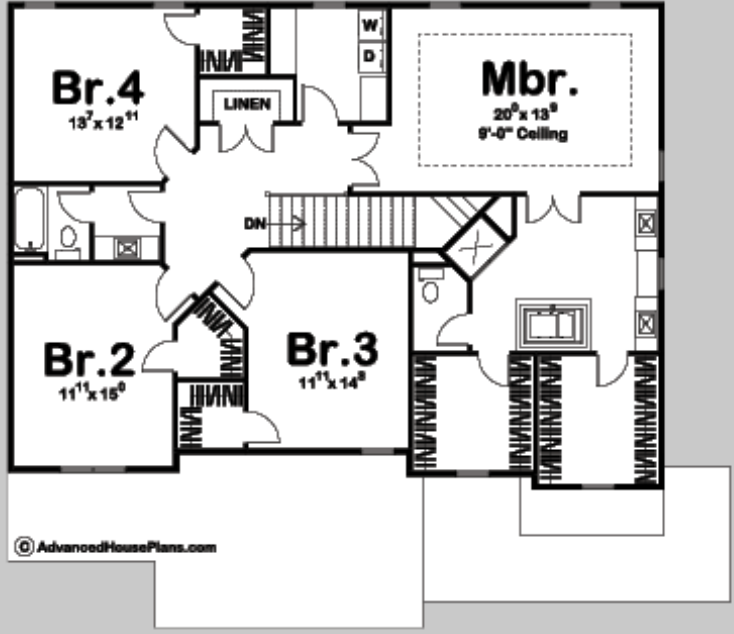

29321

BAKER

4 Bed, 4 Bath, 3 Car Garage

MAIN LEVEL: 1255 SQ FT
SECOND LEVEL: 1651 SQ FT
TOTAL FINISHED: 2906 SQ FT

EXTERIOR DIMENSIONS
54' - 0" WIDE
47' - 0" DEEP

TO ORDER THIS PLAN VISIT WWW.ADVANCEDHOUSEPLANS.COM