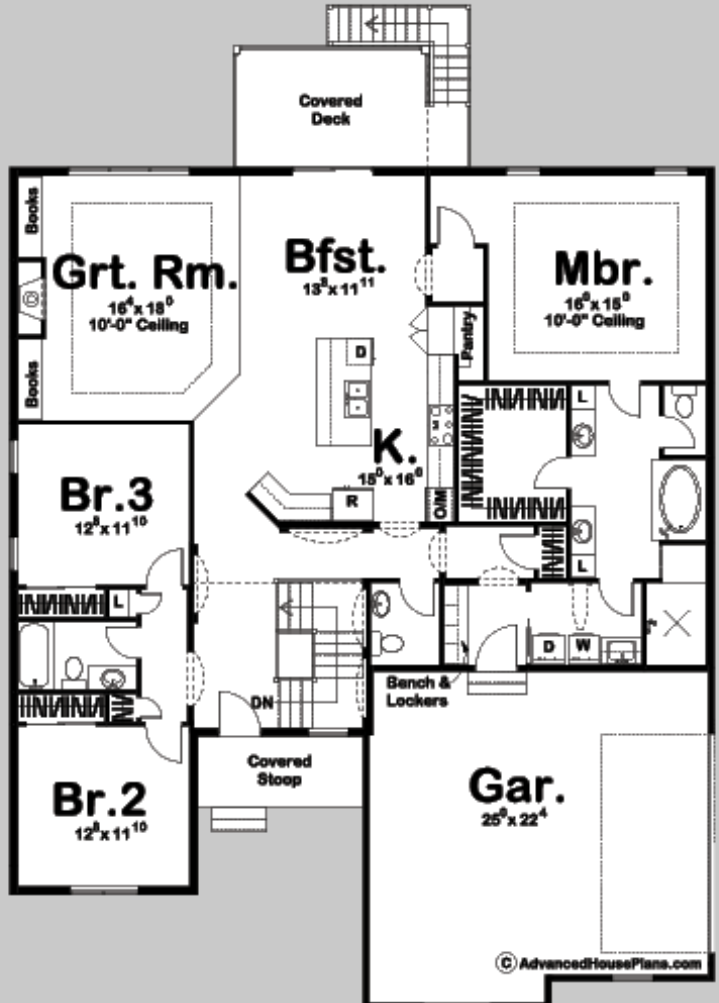

GREENBERG

3 Bed, 3 Bath, 2 Car Garage

MAIN LEVEL: 2195 SQ FT
TOTAL FINISHED: 2195 SQ FT

EXTERIOR DIMENSIONS
51' - 8" WIDE
61' - 8" DEEP

TO ORDER THIS PLAN VISIT WWW.ADVANCEDHOUSEPLANS.COM