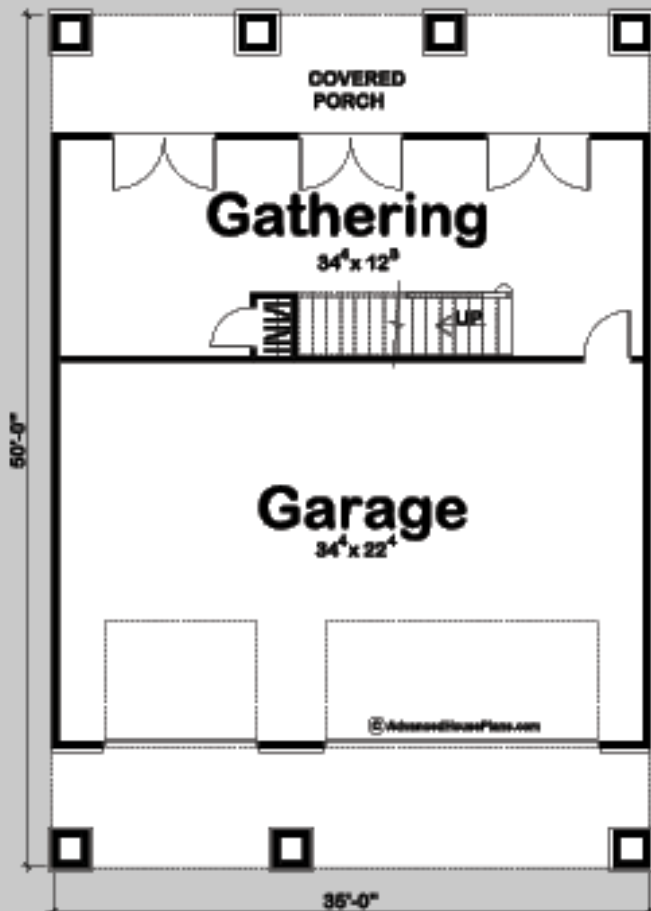

MANNING

1 BED, 1 BATH, 3 CAR GARAGE

GARAGE: 805 SQ FT
GATHERING/LOFT: 455/640 SQ FT
TOTAL FINISHED: 2781 SQ FT

EXTERIOR DIMENSIONS
35'-0" WIDE
50'-0" DEEP

TO ORDER THIS PLAN VISIT WWW.ADVANCEDHOUSEPLANS.COM