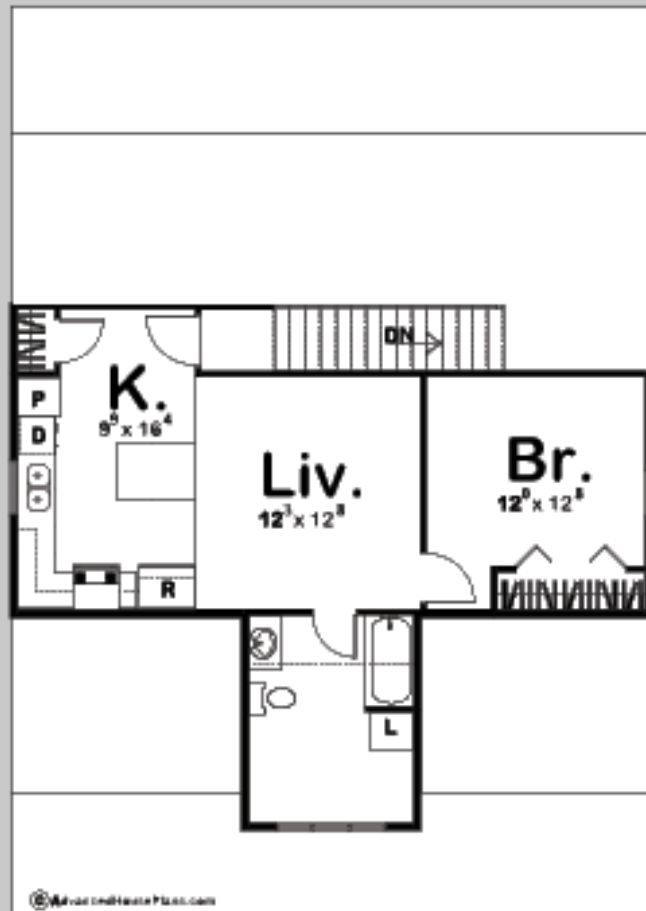

MANNING

1 BED, 1 BATH, 3 CAR GARAGE

GARAGE: 805 SQ FT
GATHERING/LOFT: 455/640 SQ FT
TOTAL FINISHED: 2781 SQ FT

EXTERIOR DIMENSIONS
35'-0" WIDE
50'-0" DEEP

TO ORDER THIS PLAN VISIT WWW.ADVANCEDHOUSEPLANS.COM