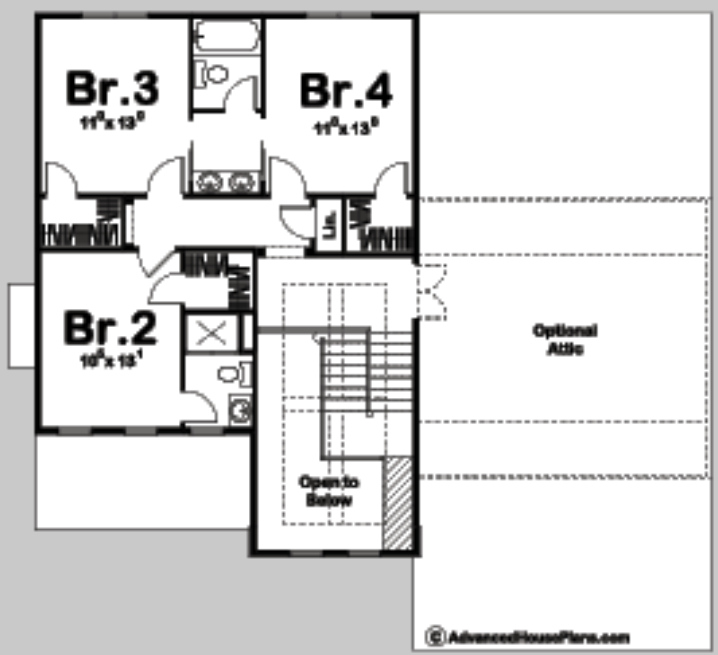

26267

PRIMROSE

4 BED, 4 BATH, 2 CAR GARAGE

MAIN LEVEL: 1495 SQ FT
SECOND LEVEL: 786 SQ FT
TOTAL FINISHED: 2281 SQ FT

EXTERIOR DIMENSIONS
52'-0" WIDE
47'-0" DEEP

TO ORDER THIS PLAN VISIT WWW.ADVANCEDHOUSEPLANS.COM