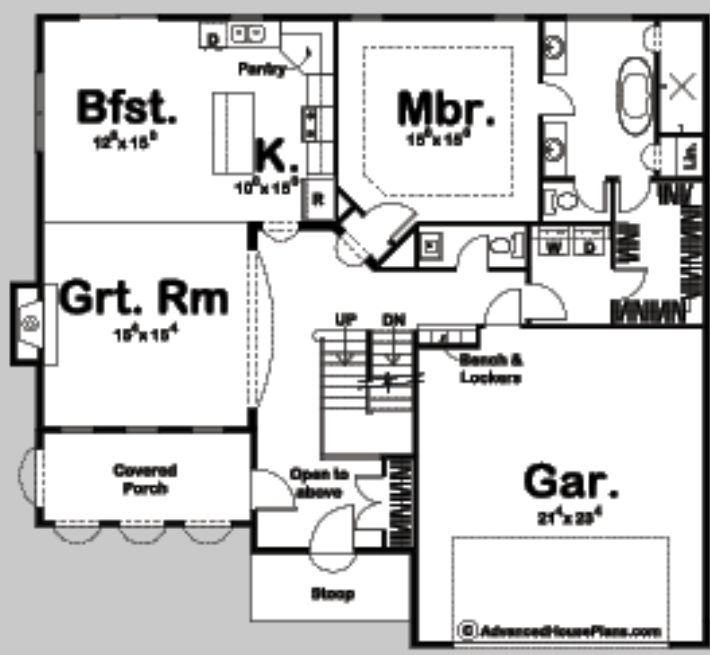

26267

PRIMROSE

4 BED, 4 BATH, 2 CAR GARAGE

MAIN LEVEL: 1495 SQ FT
SECOND LEVEL: 786 SQ FT
TOTAL FINISHED: 2281 SQ FT

EXTERIOR DIMENSIONS
52'-0" WIDE
47'-0" DEEP

TO ORDER THIS PLAN VISIT WWW.ADVANCEDHOUSEPLANS.COM