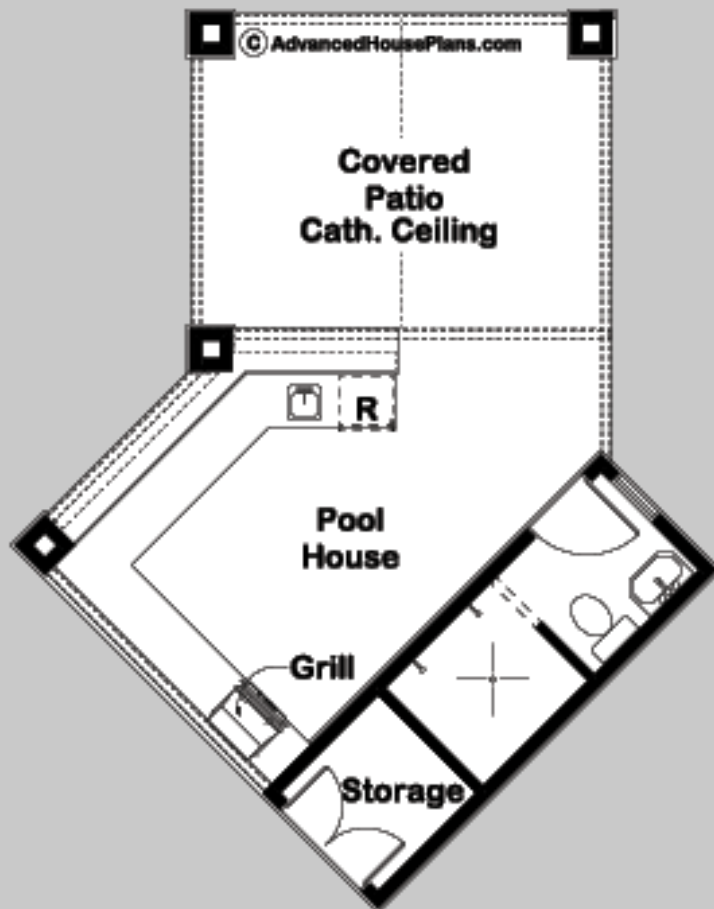

IVARSON

POOL HOUSE

POOL HOUSE: 303 SQ FT
COVERED PATIO: 170 SQ FT

EXTERIOR DIMENSIONS
24' - 11" WIDE
32' - 0" DEEP

TO ORDER THIS PLAN VISIT WWW.ADVANCEDHOUSEPLANS.COM